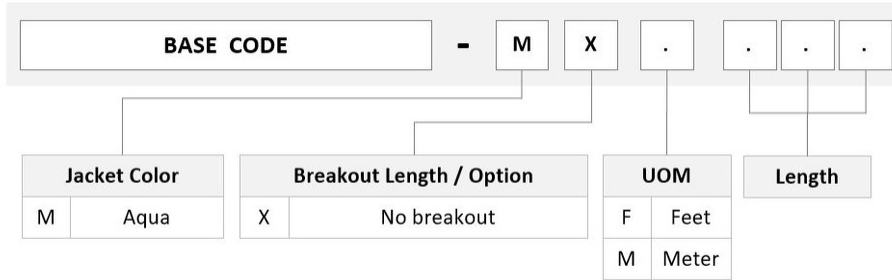

Aqua

Polarity

Pairs, flipped

Total Fibers, quantity

2

Dimensions

Cable Assembly Length Range (m)

1 – 999

Cable Assembly Length Range (ft)

1 – 999

Diameter Over Jacket

1.6 mm | 0.063 in

Ordering Tree

FFXSCSC42

Mechanical Specifications

Cable Retention Strength, maximum 11.24 lb @ 0 ° | 4.40 lb @ 90 °