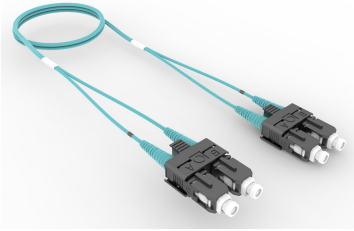

FFXSCSC42

Base Product

OM4 SC/UPC to SC/UPC, Fiber Patch Cord, 1.6 mm Duplex, Low Smoke Zero Halogen (LSZH)

Product Classification

Regional Availability

Asia | Australia/New Zealand | China | Europe | India | Latin America | Middle East/Africa | North America

Portfolio

CommScope®

Product Type

Fiber patch cord, duplex

Product Brand

SYSTIMAX InstaPATCH® 360

Product Series

FFX

Ordering Note

For lengths greater than 999 ft (304 m), orders must be in meters | Minimum length may vary based on cable configuration

General Specifications

Color, boot A

Aqua

Color, connector A

Black

Color, boot B

Aqua

Color, connector B

Black

Interface, Connector A

SC/UPC

Interface, Connector B

SC/UPC

Jacket Color