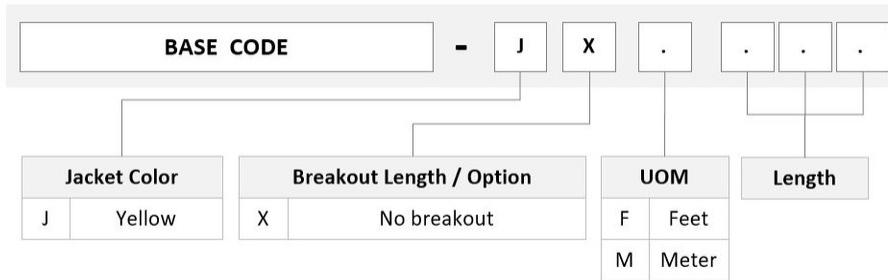

UDGLULUK2

Ordering Tree

Mechanical Specifications

Cable Retention Strength, maximum 11.24 lb @ 0° | 4.40 lb @ 90°

Optical Specifications

Fiber Mode Singlemode
Fiber Type G.652.D | G.657.A2, TeraSPEED®
Insertion Loss, maximum 0.25 dB
Return Loss, minimum 50 dB

Environmental Specifications

Operating Temperature -10 °C to +60 °C (+14 °F to +140 °F)
Environmental Space Plenum

Regulatory Compliance/Certifications

Agency	Classification
CHINA-ROHS	Above maximum concentration value
ISO 9001:2015	Designed, manufactured and/or distributed under this quality management system
ROHS	Compliant/Exempted
UK-ROHS	Compliant/Exempted

Included Products

760251282 - Fiber indoor cable, LazrSPEED® Plenum Light Duty Interconnect Cordage, 2 fiber, Multimode
P-002-DU-8G1-M15YL/AY/LTS OM5, Meters jacket marking, Yellow jacket color