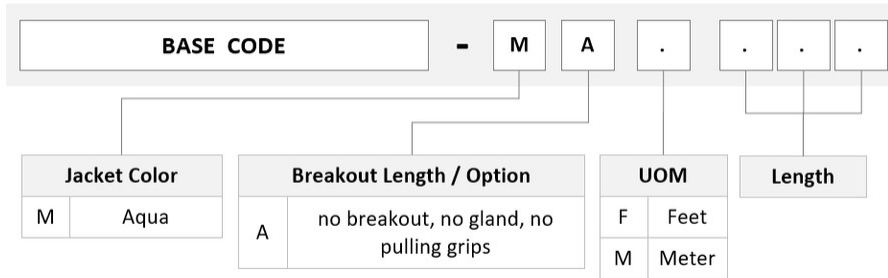

AQXMPMPGD

Base Product

OM4 MPO12 (Unpinned) to MPO12 (Unpinned), Fiber Patch Cord, 12-Fiber, Method A, Plenum

Product Classification

Regional Availability	Asia Australia/New Zealand Europe Latin America Middle East /Africa North America
Portfolio	CommScope®
Product Type	Fiber array cable assembly
Ordering Note	For lengths greater than 999 ft (304 m), orders must be in meters Minimum length may vary based on cable configuration

General Specifications

Color, boot A	Black
Color, connector A	Aqua
Color, boot B	Black
Color, connector B	Aqua
Construction Type	Stranded
Furcation Color	Aqua
Interface, Connector A	MPO-12/UPC Female
Interface, Connector B	MPO-12/UPC Female
Jacket Color	Aqua
Polarity	Method A
Fibers per Subunit, quantity	12
Total Fibers, quantity	12

Dimensions

Cable Assembly Length Range (m)	1 – 305
Cable Assembly Length Range (ft)	1 – 999

AQXMPMPGD

Ordering Tree

Mechanical Specifications

Cable Retention Strength, maximum 11.24 lb @ 0° | 4.40 lb @ 90°