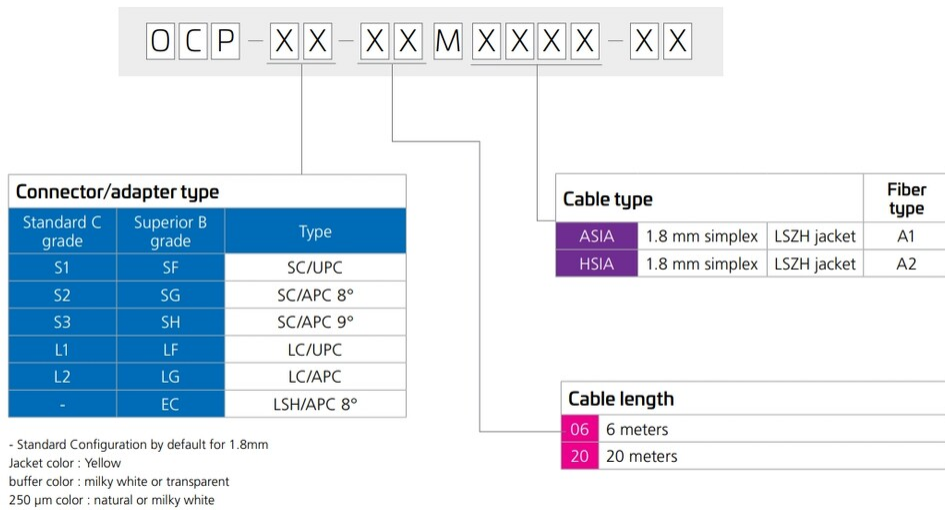

General Specifications

| | |
|-------------------------------|--------|
| Connector A, quantity | 1 |
| Color, boot A | Blue |
| Color, connector A | Blue |
| Interface, Connector A | SC/UPC |
| Jacket Color | Yellow |
| Total Fibers, quantity | 1 |

Dimensions

| | |
|--------------------|------------------|
| Cord Length | 20 m 65.617 ft |
|--------------------|------------------|

Ordering Tree

2-2160565-0 | OCP-SF-20MASIA-XX

Optical Specifications

Fiber Mode Singlemode
Fiber Type G.657.A1, TeraSPEED®