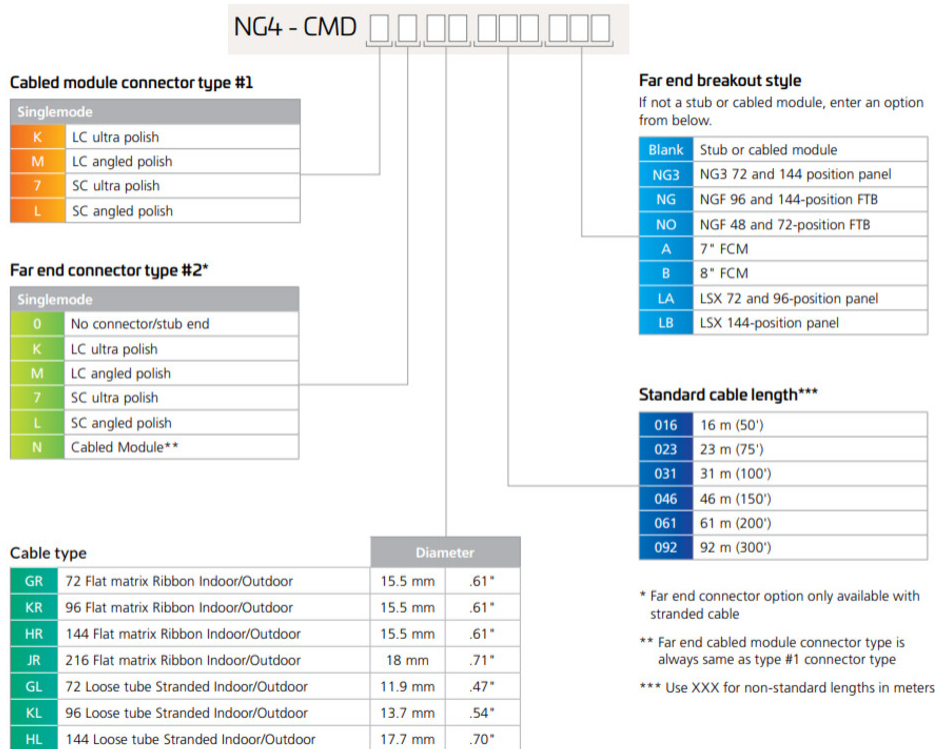

## General Specifications

<b>Configuration Type</b>	NG4 Module to Stub tail
<b>Adapters, quantity, front</b>	144
<b>Body Style</b>	Straight orientation
<b>Cable Color</b>	Yellow
<b>Cable Type</b>	Indoor/outdoor - Stranded
<b>Color, front</b>	Black
<b>Color, housing</b>	Black
<b>Color, rear</b>	Black
<b>Interface, front</b>	SC/UPC
<b>Interface, rear</b>	Stub tail
<b>Polarity</b>	Pairs, straight
<b>Total Fibers, quantity</b>	144
<b>Total Ports, quantity, front</b>	144

## Dimensions

<b>Height</b>	13.3 mm   0.524 in
<b>Width</b>	159.9 mm   6.295 in
<b>Depth</b>	101 mm   3.976 in

## Ordering Tree