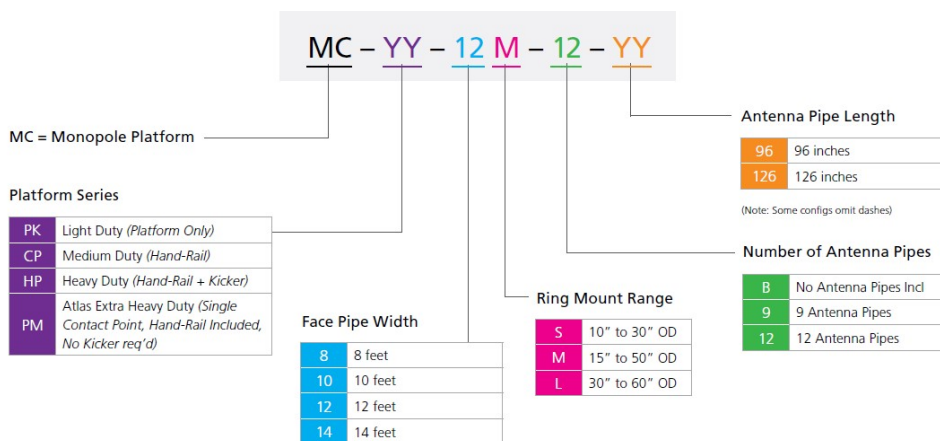

MC-PK-SERIES

MC-PK Series Light Capacity Monopole Platform Kits

The MC-PK Series Light Capacity Monopole Platforms feature a ring mount for monopoles ranging from 12" to 50" along with a work platform for installers. Offerings include 8ft, 10ft, 12ft, and 14ft face widths. This Monopole Platform Series does not include handrail or support kicker.

- Designed for 12" to 50" Monopoles
- Available as Base Kit or Full Kit with Antenna Pipes
- 3 Sector Solutions

Product Classification

Product Type Monopole platform kit

Ordering Tree

Part number nomenclature

Monopole platforms

Mechanical Specifications

Wind Rating Test Method TIA/EIA-222

MC-PK-SERIES
