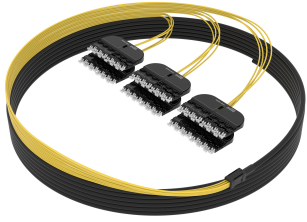

# NG4-CMD70RG

---

NG4access® Cabled Module, singlemode SC/UPC to stub, 72 fiber, rollable ribbon, indoor/outdoor

- Cabled modules enable the routing of fiber cable to the frame, where multiple connectors are terminated to the frame with a single click
- Integrated connectors ensure the cables are kept in sequential order, and help prevent accidental fiber breakage or disruption to adjacent fibers during installation
- Available in a pigtail version for splicing on frame or preterminated to 24-fiber microcable or conventional IFC cable

## Product Classification

<b>Regional Availability</b>	Latin America   North America
<b>Portfolio</b>	CommScope®
<b>Product Type</b>	Fiber cabled module
<b>Product Brand</b>	NG4access®
<b>Product Series</b>	NG4
<b>Ordering Note</b>	For fiber modules with custom cable lengths, please contact your local CommScope representative

## General Specifications

<b>Configuration Type</b>	NG4 Module to Stub tail
<b>Adapters, quantity, front</b>	72
<b>Body Style</b>	Straight orientation
<b>Cable Color</b>	Black
<b>Cable Type</b>	Indoor/outdoor - Rollable Ribbon
<b>Color, housing</b>	Black
<b>Interface, front</b>	SC/UPC
<b>Interface, rear</b>	Stub tail
<b>Polarity</b>	Pairs, straight
<b>Total Fibers, quantity</b>	72
<b>Total Ports, quantity, front</b>	72

# NG4-CMD70RG

**Width** 159.9 mm | 6.295 in

**Depth** 101 mm | 3.976 in