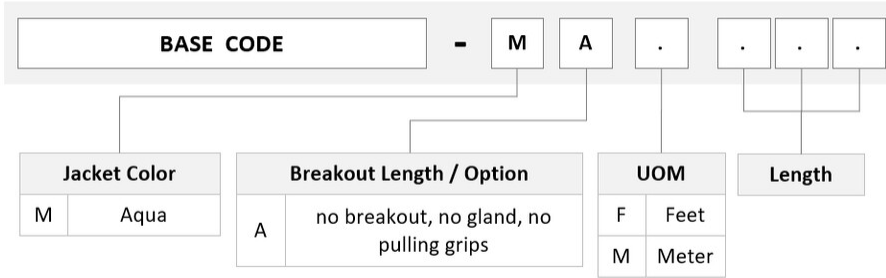

AQV2P2PHF

Mechanical Specifications

Cable Retention Strength, maximum 11.24 lb @ 0 ° | 4.40 lb @ 90 °

Optical Specifications

Fiber Mode Multimode

Fiber Type OM5, LazrSPEED®

Environmental Specifications

Operating Temperature -10 °C to +60 °C (+14 °F to +140 °F)

Environmental Space Indoor | Plenum

Regulatory Compliance/Certifications

Agency	Classification
CHINA-ROHS	Above maximum concentration value
ISO 9001:2015	Designed, manufactured and/or distributed under this quality management system
REACH-SVHC	Compliant as per SVHC revision on www.commscope.com/ProductCompliance
ROHS	Compliant/Exempted
UK-ROHS	Compliant/Exempted

Included Products

760161901 P-024-MP-5K-F36AQ	- Fiber indoor cable, LazrSPEED® Plenum MPO Light Duty for Patchcords, 24 fiber, Multimode OM4, Feet jacket marking, Aqua jacket color
860489111	- LazrSPEED® Elite MPO Female 24 Fiber Connector, aqua