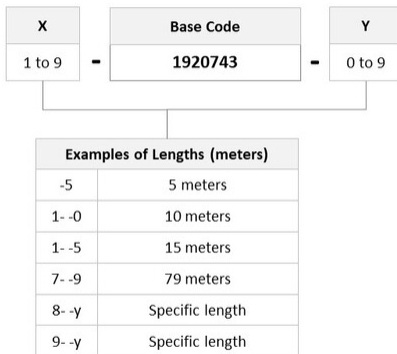

General Specifications

Connector A, quantity	2
Color, boot A	Beige
Color, connector A	Beige
Connector B, quantity	2
Color, boot B	Beige
Color, connector B	Beige
Interface, Connector A	LC/UPC
Interface, Connector B	LC/UPC
Jacket Color	Aqua
Total Fibers, quantity	2

Dimensions

Cord Length	17 m 55.774 ft
Diameter Over Jacket	1.8 mm 0.071 in

Ordering Tree

1-1920743-7

Optical Specifications

Fiber Mode	Multimode
Fiber Type	OM3, LazrSPEED®
Insertion Loss, maximum, connector A	0.15 dB
Insertion Loss, maximum, connector B	0.15 dB
Return Loss, minimum, connector A	35 dB
Return Loss, minimum, connector B	35 dB