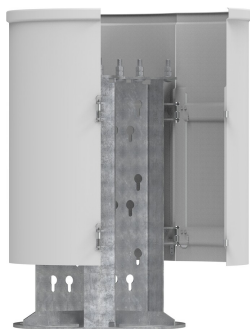

# TRX58-80-0

---

80cm shroud extension for use with tri-sector antennas (58cm diameter, max length 277cm) to enable TMAs / filters to be housed below the antenna or to add additional height to the antenna installation.

- Install jumper from side
- Note: this is not a pipe clamp kit

## Dimensions

**Width**             580 mm | 22.835 in

**Length**            800 mm | 31.496 in

**Weight, net**        50.3 kg | 110.892 lb