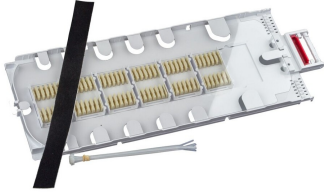

# 426579-000-US | FOSC-ACC-D-TRAY-36-KIT-US

FOSC® Splice Tray Kit, clear cover with 6 SM-6 splice modules, tie-wraps, Build America Buy America (BABA)

- \*CommScope intends to release this product at a future date. At such time, this product will comply with the requirements of the Build America, Buy America Act and/or applicable waivers. Compliance requirements and waiver applicability vary based on government funding program. Check the laws and regulations for your specific program.

## Product Classification

<b>Regional Availability</b>	North America
<b>Product Type</b>	Fiber splice tray
<b>Product Brand</b>	FOSC®
<b>Product Series</b>	FOSC 450