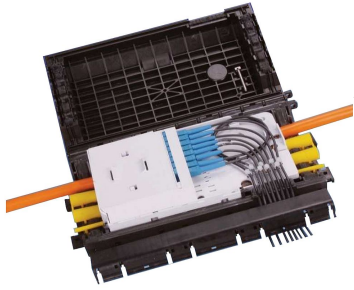

FDC-AT-S28-020NN

FDC Fiber Optic Splice/Patch Closure, Gel Cable Sealing, 8 SC/APC Adapters, 24 fusion splices

Product Classification

Regional Availability	Asia EMEA Latin America
Product Type	In-line, rectangular fiber closure
Product Series	FDC

General Specifications

Cable Ports Quantity, total	6 round ports
Cable Sealing Type	Compressed gel
Closure Sealing Type	Hinged with latch
Closure Style	In-line
Color	Black
Mounting	Manhole Pedestal Strand Wall
Port Type	SC/APC
Port, quantity	8
Splice Tray Included, quantity	1
Splice Tray Type Included	24-way, heat shrink
Splitter Type	No splitter
Splitter, quantity	0

Dimensions

Height	83 mm 3.268 in
Width	160 mm 6.299 in
Length	270 mm 10.63 in

Material Specifications

FDC-AT-S28-020NN

Material Type Rugged polymer

Environmental Specifications

Environmental Space Above ground | Below ground