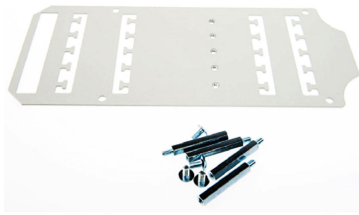

CW8226-000 | FIST-GR3-CAP-150-INT

FIST® GR3 Internal extension cable attachment plate for 150mm side duct

Product Classification

Regional Availability	EMEA
Product Type	Attachment plate
Product Brand	FIST®
Product Series	FIST-GR3

General Specifications

Application	Used in FIST-GR3-style frames only
--------------------	------------------------------------

Environmental Specifications

Environmental Space	Indoor
----------------------------	--------