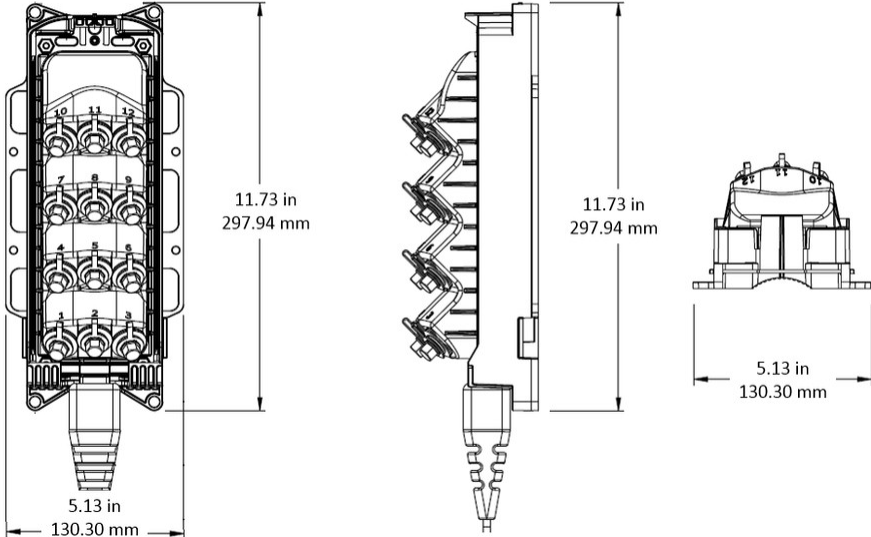

## General Specifications

<b>Cable Type</b>	Dielectric - Flat - Loose Tube
<b>Cable, quantity</b>	1
<b>Distribution Type</b>	1 x 4 splitter
<b>Enclosure Color</b>	Black
<b>Forward Port Type</b>	Hardened mini-size (DLX) adapter
<b>Forward Port, quantity</b>	4
<b>Mounting</b>	Handhole   Pedestal   Pole
<b>Port Type</b>	Hardened multi-fiber (HMFOC) jack
<b>Port, quantity</b>	4
<b>Reverse Port Type</b>	Hardened mini-size DLX
<b>Reverse Port, quantity</b>	1
<b>Splitter, quantity</b>	1
<b>Stub Type</b>	Hardened multi-fiber (HMFOC) plug

## Dimensions

<b>Height</b>	297.8 mm   11.724 in
<b>Width</b>	130.3 mm   5.13 in
<b>Depth</b>	90.4 mm   3.559 in

# NDX-06BTMOU-A0150F

<b>Cable Stub Length</b>	45.72 m   150 ft
<b>Cable Outer Diameter</b>	4.5 x 8.1 mm (0.18 x 0.32 in)

## Dimension Drawing