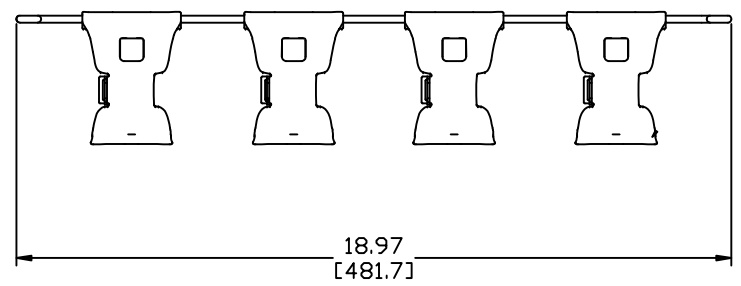

MATERIAL ID	DESCRIPTION
760104737	REAR CABLE MANAGEMENT, 360-RCM-RM

NOTES:

- SEE SYSTIMAX CATALOG FOR PART NUMBER SUFFIXES TO INDICATE COLOR/PKG.
- SEE SYSTIMAX CATALOG FOR COMPLETE LIST OF PARTS RELATED TO THE USE OF THIS PRODUCT.
- DIMENSIONS IN PARENTHESES ARE IN METRIC.
- PART INCLUDES:
 (4) PLASTIC TROUGH FOR 360 REAR CABLE MANAGEMENT
 (4) STRAP FOR REAR 360 CABLE MANAGEMENT
 (1) METAL BAR FOR 360 REAR CABLE MANAGEMENT (RACK MOUNT)
 (1) KIT FOR 360 REAR CABLE MANAGEMENT

360-RCM-RM CABLE MANAGEMENT
 COMMSCOPE, INC OF NORTH CAROLINA
 SYSTIMAX® SOLUTIONS

REV	DATE	ECR	DESCRIPTION	APPROVED BY	DATE	DWG NO
1	04/08/10		INITIAL ISSUE			
					04/08/2010	760104737