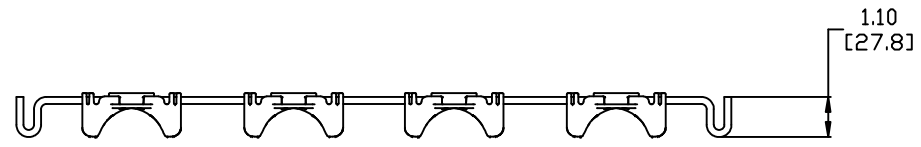

MATERIAL ID	DESCRIPTION
760104737	REAR CABLE MANAGEMENT, 360-RCM-RM

NOTES:

- SEE SYSTIMAX CATALOG FOR PART NUMBER SUFFIXES TO INDICATE COLOR/PKG.
- SEE SYSTIMAX CATALOG FOR COMPLETE LIST OF PARTS RELATED TO THE USE OF THIS PRODUCT.
- DIMENSIONS IN PARENTHESES ARE IN METRIC.
- PART INCLUDES:
 (4) PLASTIC TROUGH FOR 360 REAR CABLE MANAGEMENT
 (4) STRAP FOR REAR 360 CABLE MANAGEMENT
 (1) METAL BAR FOR 360 REAR CABLE MANAGEMENT (RACK MOUNT)
 (1) KIT FOR 360 REAR CABLE MANAGEMENT