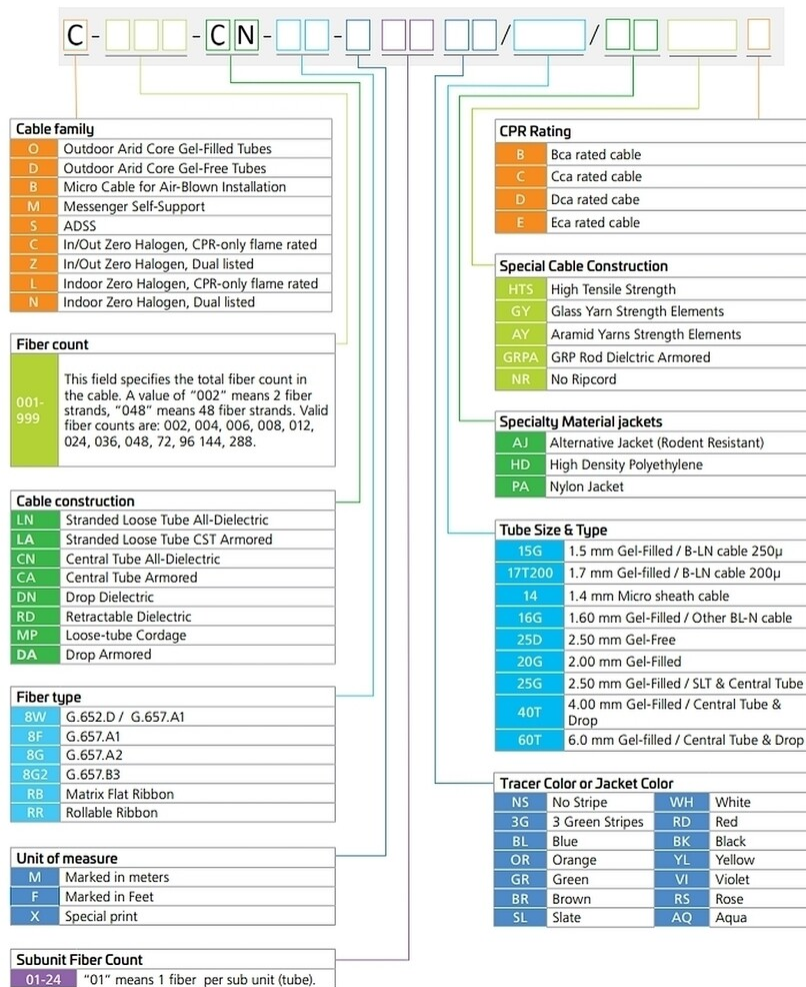

Product Classification

Regional Availability	Asia Australia/New Zealand EMEA Latin America North America
Portfolio	CommScope®
Product Type	Fiber indoor/outdoor cable
Product Series	C-CN

General Specifications

Cable Type	Loose tube
Construction Type	All Dielectric
Subunit Type	Gel-free

Ordering Tree

C-CN

Environmental Specifications

Environmental Space Low Smoke Zero Halogen (LSZH)