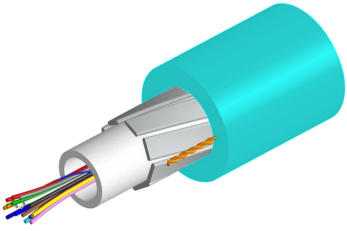

C-CN

Fiber Optic Cable, Indoor/outdoor Low Smoke Zero Halogen, Central Tube All-Dielectric

- Indoor/outdoor cables are tough enough for outdoor use while also being listed for indoor use
- Superior mechanical and optical performance with unmatched stability and quality

Product Classification

Regional Availability	Asia Australia/New Zealand EMEA Latin America North America
Portfolio	CommScope®
Product Type	Fiber indoor/outdoor cable
Product Series	C-CN

General Specifications

Cable Type	Loose tube
Construction Type	All Dielectric
Subunit Type	Gel-free

Ordering Tree

C-CN

Environmental Specifications

Environmental Space Low Smoke Zero Halogen (LSZH)