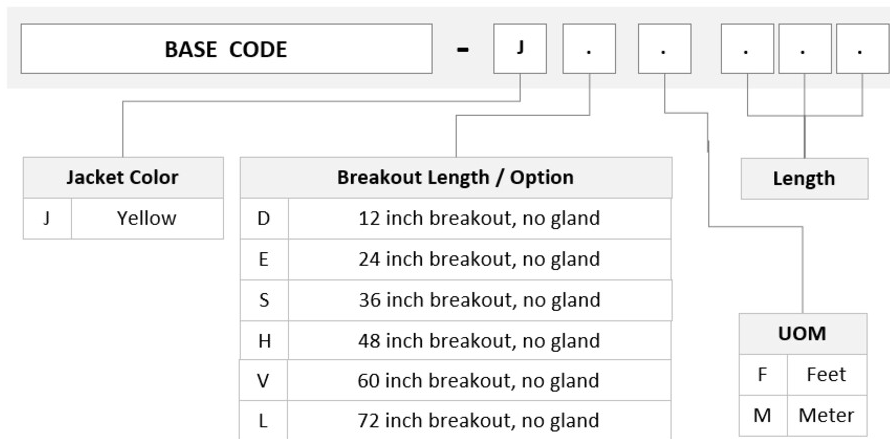

UQG2EQP7R

Base Product

Ultra Low Loss (ULL) Singlemode G.657.A2, 1X2, MPO24 (Non-Pinned - QSFP) to MPO08 (Non-Pinned), 16-Fiber, Conversion Array, Plenum

Product Classification

Regional Availability	Asia Australia/New Zealand China Europe India Latin America Middle East/Africa North America
Portfolio	CommScope®
Product Type	Fiber conversion array cable assembly
Product Brand	Propel SYSTIMAX ULL
Ordering Note	For additional jacket colors, please contact a CommScope Sales Representative For lengths greater than 999 ft (304 m), orders must be in meters Minimum length may vary based on cable configuration

General Specifications

Connector A, quantity	1
Color, boot A	Red
Color, connector A	Green
Connector B, quantity	2
Color, boot B	Gray
Color, connector B	Green
Construction Type	Stranded
Furcation Color	Yellow
Interface, Connector A	MPO-24/APC Female
Interface, Connector B	MPO-08/APC Female
Jacket Color	Yellow
Polarity	Method B Enhanced (ULL)
Fibers per Subunit, quantity	16
Total Fibers, quantity	16

Dimensions

UQG2EQP7R

Breakout Length	12 in 24 in 36 in 48 in 60 in 72 in
Cable Assembly Length Range (m)	3 – 305
Cable Assembly Length Range (ft)	10 – 999

Ordering Tree

Mechanical Specifications

Cable Retention Strength, maximum	11.24 lb @ 0° 4.40 lb @ 90°
--	-------------------------------