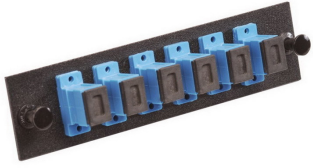

559517-1

Fiber Optic Adapter Pack, singlemode, 6 simplex ports, SC/UPC, blue

Product Classification

Regional Availability	Asia Latin America North America
Portfolio	NETCONNECT®
Product Type	Fiber adapter pack

General Specifications

Adapter Color	Blue
Adapters, quantity, front	6
Body Style	Simplex Straight orientation
Color, front	Black
Interface	SC/UPC
Total Ports, quantity, front	6

Dimensions

Height	29.21 mm 1.15 in
Width	129.54 mm 5.1 in