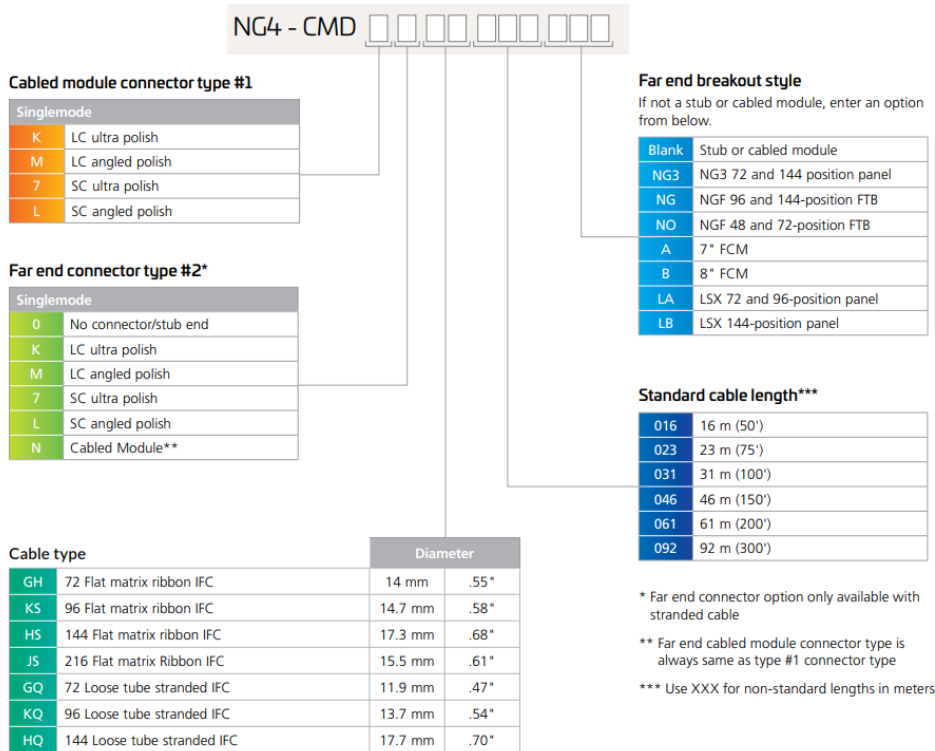

## General Specifications

<b>Configuration Type</b>	NG4 Module to Stub tail
<b>Adapters, quantity, front</b>	48
<b>Body Style</b>	Straight orientation
<b>Cable Color</b>	Yellow
<b>Cable Type</b>	Indoor/outdoor - Rollable Ribbon
<b>Color, front</b>	Black
<b>Color, housing</b>	Black
<b>Color, rear</b>	Black
<b>Interface, front</b>	LC/UPC
<b>Interface, rear</b>	Stub tail
<b>Polarity</b>	Pairs, straight
<b>Total Fibers, quantity</b>	96
<b>Total Ports, quantity, front</b>	96

## Dimensions

<b>Height</b>	13.3 mm   0.524 in
<b>Width</b>	159.9 mm   6.295 in
<b>Depth</b>	101 mm   3.976 in

## Ordering Tree