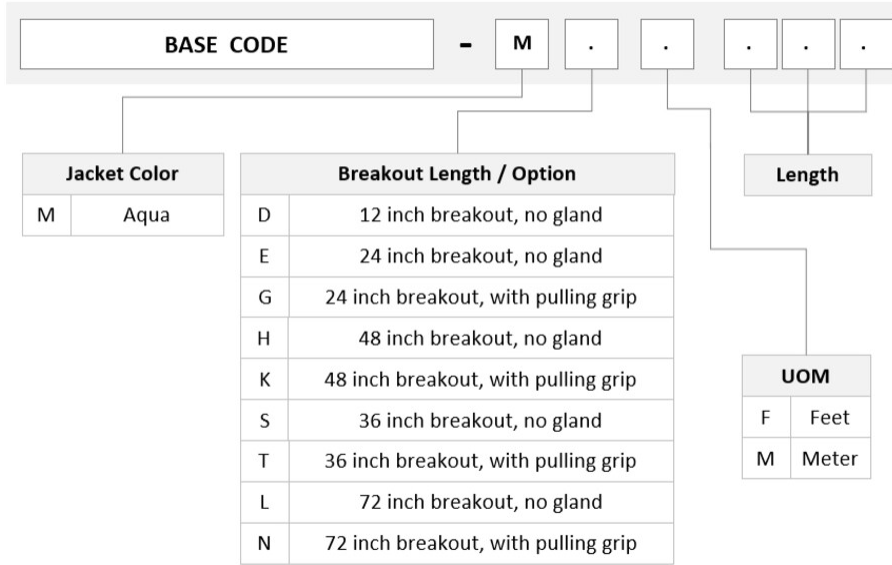

FSXLCLCW6

Mechanical Specifications

Cable Retention Strength, maximum 0.50 lb @ 0° | 0.50 lb @ 90°

Optical Specifications

Fiber Mode Multimode

Fiber Type OM4, LazrSPEED®

Environmental Specifications

Operating Temperature 0 °C to +70 °C (+32 °F to +158 °F)

Environmental Space Plenum

Regulatory Compliance/Certifications

Agency	Classification
CHINA-ROHS	Above maximum concentration value
REACH-SVHC	Compliant as per SVHC revision on www.commscope.com/ProductCompliance
ROHS	Compliant/Exempted
UK-ROHS	Compliant/Exempted