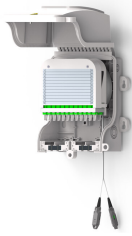

BUDI-R24JC1529D | BUDI-R24JC1529D

BUDI™ Rapid Terminal, 24-position, SC/APC, Indoor/Outdoor riser cable, no connector at far end, 500 ft

- Designed to provide a quick and simple solution for installing fiber in small and medium sized MDU's
- Incorporates a unique fiber cable spooling system that stores up fiber cable within the enclosure
- Removes the need for field termination and extensive site survey inspections

Product Classification

Regional Availability	Australia/New Zealand Europe North America
Portfolio	CommScope®
Product Type	Rapid distribution terminal
Product Brand	BUDI™ RapidReel®
Product Series	BUDI-R
Warranty	For more information, please consult our Product Warranty guidelines

General Specifications

Functionality	Patching Slack storage
Adapters, quantity	24
Cable Entry Location	Bottom
Cable Sealing Type	Gasket/grommet configuration
Cable Type	Indoor/outdoor - Stranded
Color	Gray
Distribution Type	24 ports
Interface	SC/APC
Interface, stub	No connector
Lock Type	Security screw
Mounting	Wall mount
Port, quantity	24