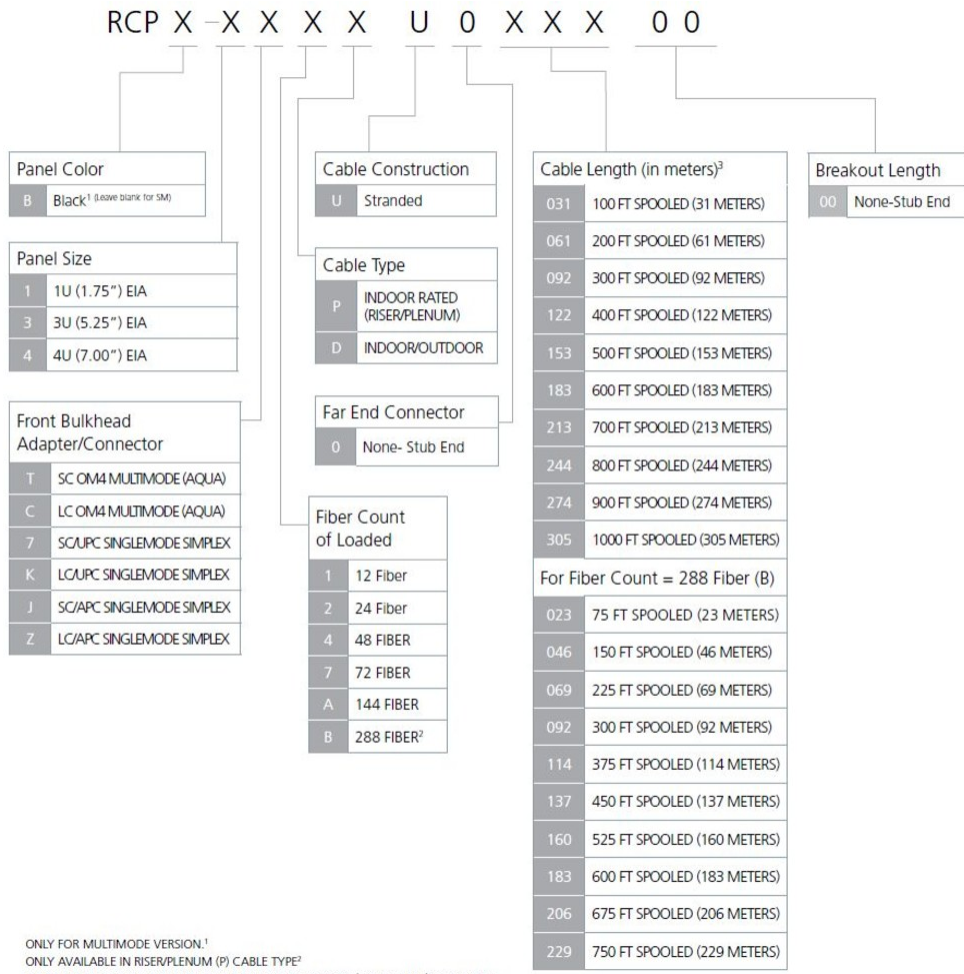

RCP-172DU006100

Depth 381 mm | 15 in
Cable Length 61 m | 200.131 ft

Ordering Tree

Material Specifications

Finish Powder coated
Material Type Steel

Optical Specifications

Fiber Mode Singlemode
Fiber Type G.652.D | G.657.A2/B2