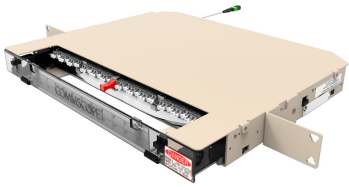

# RCP-172DU006100

---

RapidFiber® Termination Panel, 24-Position 1RU, singlemode, SC/UPC to stub, 61 m

## Product Classification

<b>Regional Availability</b>	Latin America   North America
<b>Portfolio</b>	CommScope®
<b>Product Type</b>	Fiber patch panel, with rapid cable
<b>Product Brand</b>	RapidFiber®
<b>Product Series</b>	RCP

## General Specifications

<b>Functionality</b>	Patching
<b>Body Style</b>	Symmetrical
<b>Cable Exit Location</b>	Rear, left side
<b>Cable Stub Type</b>	Indoor/outdoor, microcable
<b>Color</b>	Putty white
<b>Door Type, front</b>	Hinged   Slide latch   Transparent
<b>Growth Configuration</b>	Fully loaded
<b>Interface, front</b>	SC/UPC
<b>Interface, rear</b>	Stub tail
<b>Patch Cord Entry Location</b>	Front, left side   Front, right side
<b>Rack Type</b>	EIA 19 in   EIA 23 in
<b>Rack Units</b>	1
<b>Shelf Movement</b>	Sliding
<b>Total Fibers, quantity</b>	24
<b>Total Ports, quantity</b>	24
<b>Transmission Standards</b>	IEC 60794-2   ISO/IEC 11801   TIA/EIA-568-B.3

# RCP-172DU006100

**Depth** 381 mm | 15 in  
**Cable Length** 61 m | 200.131 ft