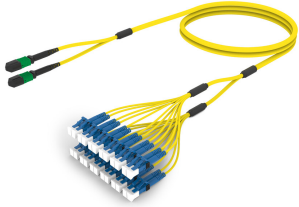

F4WMPLCAF

Base Product

Singlemode MPO (Unpinned) to LC/UPC, InstaPATCH® 360 Ruggedized Fanout Cable, 24-Fiber, Low Smoke Zero Halogen B2ca

Product Classification

Regional Availability	Europe
Portfolio	CommScope®
Product Type	Ruggedized fanout
Product Brand	SYSTIMAX InstaPATCH® 360
Ordering Note	For lengths greater than 999 ft (304 m), orders must be in meters Minimum length may vary based on cable configuration Not available in the United States or Canada

General Specifications

Color, boot A	Black
Color, connector A	Green
Color, boot B	Blue
Color, connector B	Blue
Construction Type	Stranded
Furcation Color	Yellow
Interface, Connector A	MPO-12/APC Female
Interface, Connector B	LC/UPC
Jacket Color	Yellow
Polarity	Method B (LL)
Fibers per Subunit, quantity	12
Total Fibers, quantity	24

Dimensions

Cable Assembly Length Range (m)	3 – 999
Cable Assembly Length Range (ft)	7 – 999

F4WMPLCAF

Ordering Tree

Mechanical Specifications

Cable Retention Strength, maximum 11.24 lb @ 0° | 4.40 lb @ 90°

Optical Specifications

Fiber Mode Singlemode

Fiber Type G.652.D | G.657.A1, TeraSPEED®

Environmental Specifications

Operating Temperature -10 °C to +60 °C (+14 °F to +140 °F)

EN50575 CPR Cable EuroClass Fire Performance B2ca