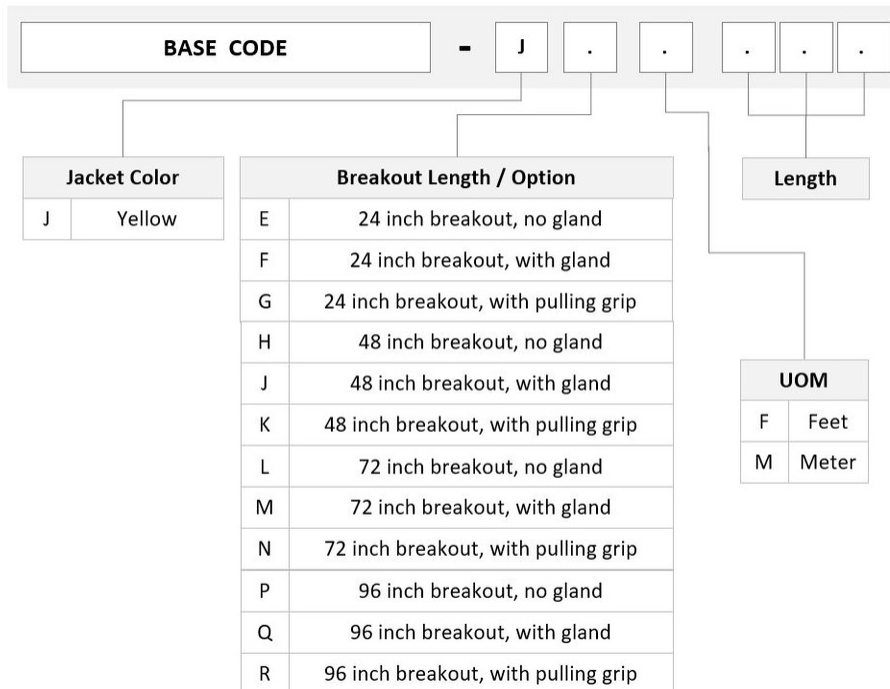

F4WMPLCAF

Ordering Tree

Mechanical Specifications

Cable Retention Strength, maximum 11.24 lb @ 0° | 4.40 lb @ 90°

Optical Specifications

Fiber Mode Singlemode

Fiber Type G.652.D | G.657.A1, TeraSPEED®

Environmental Specifications

Operating Temperature -10 °C to +60 °C (+14 °F to +140 °F)

EN50575 CPR Cable EuroClass Fire Performance B2ca

Environmental Space Indoor | Low Smoke Zero Halogen (LSZH)

Regulatory Compliance/Certifications

Agency	Classification
ANATEL	Compliant