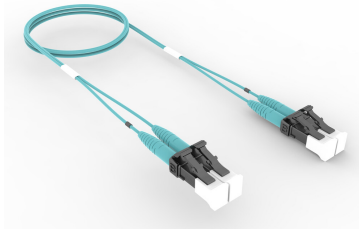

## Base Product

Fiber Patch Cord, LC/UPC/UPC to LC/UPC/UPC, Multimode OM4, 1.6 mm Duplex, Low Smoke Zero Halogen (LSZH)