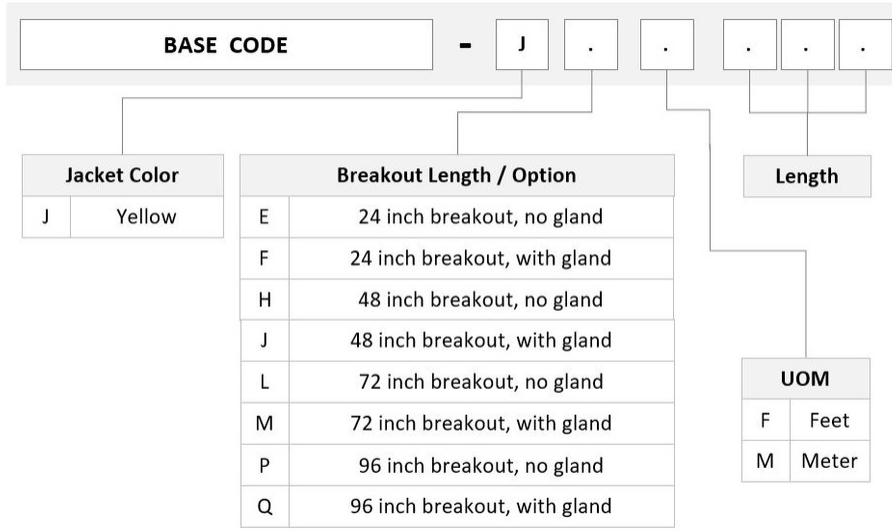

FSWLCLCWM

Mechanical Specifications

Cable Retention Strength, maximum 0.50 lb @ 0° | 0.50 lb @ 90°

Optical Specifications

Fiber Mode Singlemode

Fiber Type G.652.D | G.657.A1, TeraSPEED®

Environmental Specifications

Operating Temperature -10 °C to +60 °C (+14 °F to +140 °F)

Environmental Space Plenum

Regulatory Compliance/Certifications

Agency

CHINA-ROHS

ISO 9001:2015

REACH-SVHC

ROHS

UK-ROHS

Classification

Above maximum concentration value

Designed, manufactured and/or distributed under this quality management system

Compliant as per SVHC revision on www.commscope.com/ProductCompliance

Compliant/Exempted

Compliant/Exempted