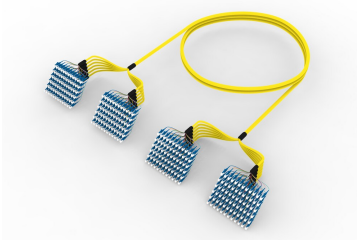

## Base Product

TeraSPEED® LC/UPC to LC/UPC, Distribution Cable, 144-Fiber, Plenum

## Product Classification

|                              |   |
|------------------------------|---|
| <b>Regional Availability</b> | North America   |
| <b>Portfolio</b>             | CommScope®  |
| <b>Product Type</b>          | Fiber distribution cable assembly                                 |
| <b>Product Brand</b>         | SYSTIMAX InstaPATCH® 360  |
| <b>Ordering Note</b>         | For lengths greater than 999 ft (304 m), orders must be in meters |