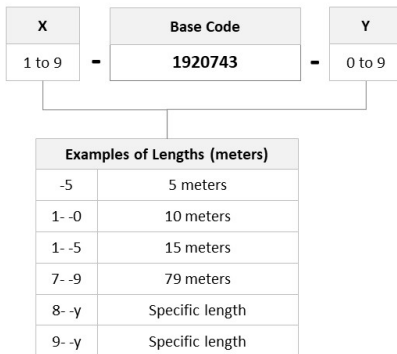

General Specifications

Connector A, quantity	2
Color, boot A	Beige
Color, connector A	Beige
Connector B, quantity	2
Color, boot B	Beige
Color, connector B	Beige
Interface, Connector A	LC/UPC
Interface, Connector B	LC/UPC
Jacket Color	Aqua
Total Fibers, quantity	2

Dimensions

Cord Length	12 m 39.37 ft
Diameter Over Jacket	1.8 mm 0.071 in

Ordering Tree

1-1920743-2

Optical Specifications

Fiber Mode Multimode
Fiber Type OM3, LazrSPEED®

Environmental Specifications

Environmental Space Low Smoke Zero Halogen (LSZH)