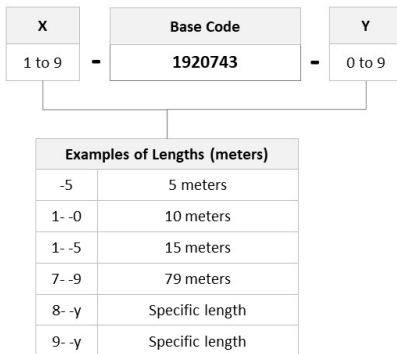

General Specifications

Connector A, quantity	2
Color, boot A	Beige
Color, connector A	Beige
Connector B, quantity	2
Color, boot B	Beige
Color, connector B	Beige
Interface, Connector A	LC/UPC
Interface, Connector B	LC/UPC
Jacket Color	Aqua
Total Fibers, quantity	2

Dimensions

Cord Length	15 m 49.213 ft
Diameter Over Jacket	1.8 mm 0.071 in

Ordering Tree

1-1920743-5

Optical Specifications

Fiber Mode Multimode
Fiber Type OM3, LazrSPEED®

Environmental Specifications

Environmental Space Low Smoke Zero Halogen (LSZH)