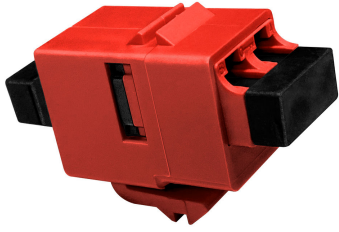

1933285-1

Fiber Optic LC Duplex Keyed Hybrid Adapter, SL, Red/Black, Single Pack

Product Classification

Regional Availability	Asia Australia/New Zealand EMEA North America
Portfolio	CommScope®
Product Type	Fiber adapter
Product Series	SL Series

General Specifications

Body Style	Duplex
Color	Black Red
Interface	LC/UPC
Interface Feature	Keyed
Mounting	Square flange
Total Ports, quantity	2

Optical Specifications

Fiber Mode	Multimode Singlemode
-------------------	------------------------