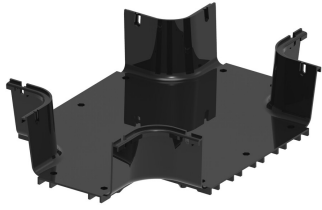

# FGSB-MHXP-B/F

---

FiberGuide® Horizontal Cross with Dual 4x6in and Dual 4x12in Exits, Black