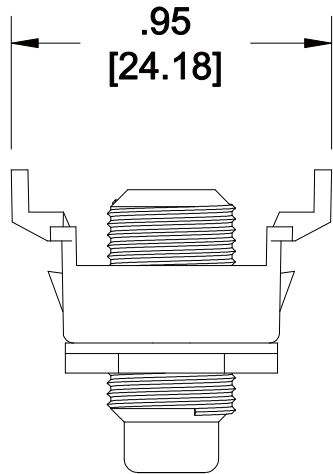

MATERIAL ID	DESCRIPTION
760199968	M81C COAXIAL COUPLER, PROWHITE

NOTES:

- SEE SYSTIMAX CATALOG FOR PART NUMBER SUFFIXES TO INDICATE COLOR/PKG.
- SEE SYSTIMAX CATALOG FOR COMPLETE LIST OF PARTS RELATED TO THE USE OF THIS PRODUCT.
- DIMENSIONS ARE IN INCHES[MM].
- PART INCLUDES:
 (1) COUPLER, COAXIAL
 (1) CONNECTOR, COAXIAL

M81C COUPLER	
COMMScope, INC OF NORTH CAROLINA	
SYSTIMAX® SOLUTIONS	
DRAWN BY DJ	
DATE 7/16/2014	DWG NO 760199968

REV	DATE	ECR	DESCRIPTION	APPROVED BY
1	7/16/14		INITIAL ISSUE	