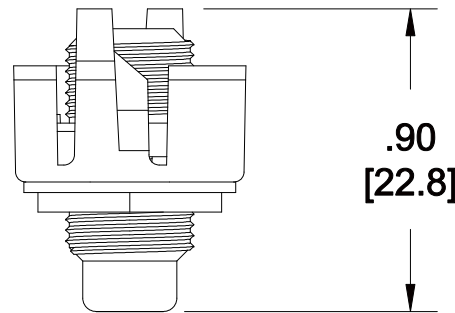

MATERIAL ID	DESCRIPTION
760199968	M81C COAXIAL COUPLER, PROWHITE

NOTES:

- SEE SYSTIMAX CATALOG FOR PART NUMBER SUFFIXES TO INDICATE COLOR/PKG.
- SEE SYSTIMAX CATALOG FOR COMPLETE LIST OF PARTS RELATED TO THE USE OF THIS PRODUCT.
- DIMENSIONS ARE IN INCHES[MM].
- PART INCLUDES:
 (1) COUPLER, COAXIAL
 (1) CONNECTOR, COAXIAL

M81C COUPLER	
COMMScope, INC OF NORTH CAROLINA	
SYSTIMAX® SOLUTIONS	
DRAWN BY DJ	
DATE 7/16/2014	DWG NO 760199968

REV	DATE	ECR	DESCRIPTION	APPROVED BY
1	7/16/14		INITIAL ISSUE	