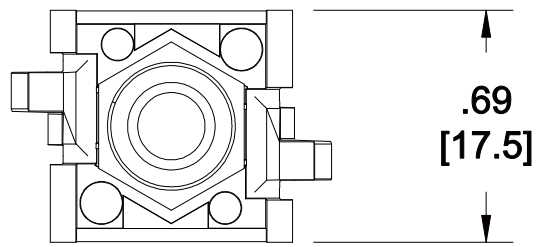

MATERIAL ID	DESCRIPTION
760199968	M81C COAXIAL COUPLER, PROWHITE

NOTES:

- SEE SYSTIMAX CATALOG FOR PART NUMBER SUFFIXES TO INDICATE COLOR/PKG.
- SEE SYSTIMAX CATALOG FOR COMPLETE LIST OF PARTS RELATED TO THE USE OF THIS PRODUCT.
- DIMENSIONS ARE IN INCHES[MM].
- PART INCLUDES:
 (1) COUPLER, COAXIAL
 (1) CONNECTOR, COAXIAL

M81C COUPLER	
COMMScope, INC OF NORTH CAROLINA	
SYSTIMAX® SOLUTIONS	
DRAWN BY DJ	
DATE 7/16/2014	DWG NO 760199968

REV	DATE	ECR	DESCRIPTION	APPROVED BY
1	7/16/14		INITIAL ISSUE	