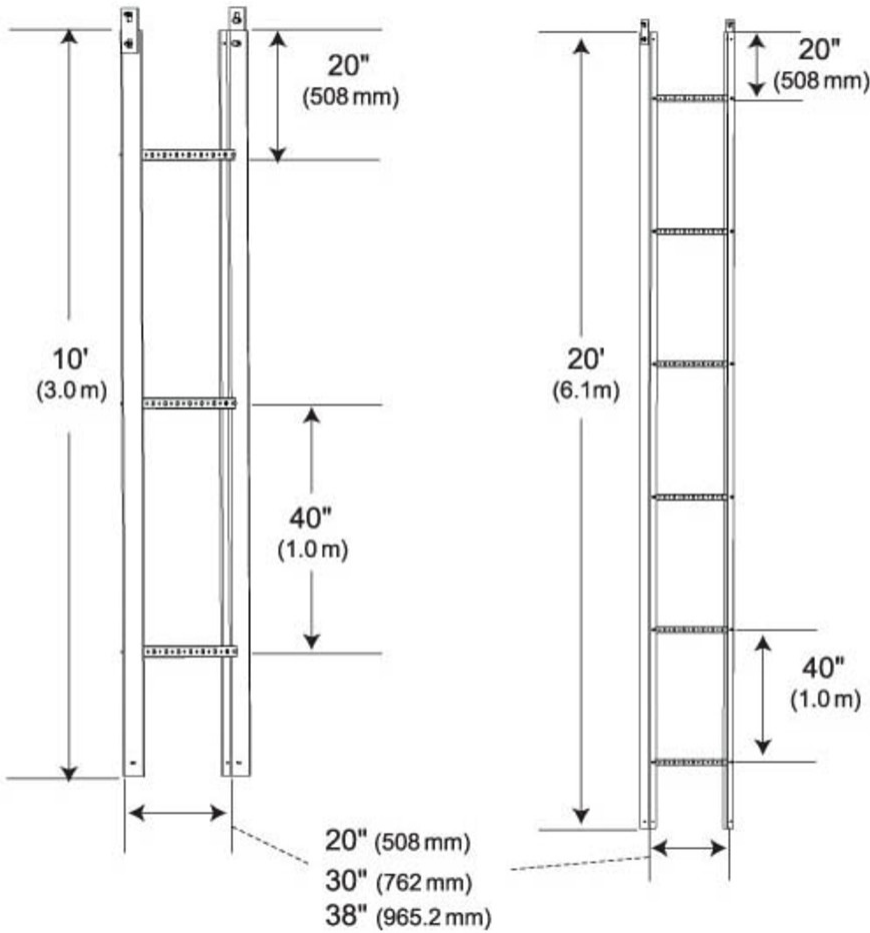

CL-0910-U

Universal Cable Ladder Kit, 30 in x 10 ft, 9-hole rung

Product Classification

Product Type Ladder kit

General Specifications

Cable Runs, quantity 9

Mounting Round and angle legs

Dimensions

Height 76.2 mm | 3 in

Width 762 mm | 30 in

Length 3048 mm | 120 in

CL-0910-U

Outline Drawing

Material Specifications

Material Type Hot dip galvanized steel

Packaging and Weights

Included Attachment kits | Ladder | Splice plates

Packaging quantity 1

Weight, net 27 kg | 59.525 lb

Regulatory Compliance/Certifications

Agency **Classification**

CL-0910-U

ISO 9001:2015

Designed, manufactured and/or distributed under this quality management system

Included Products

- HK-CL-U – Universal Cable Ladder Hardware Kit for 1 in to 4-1/2 in round or angle members