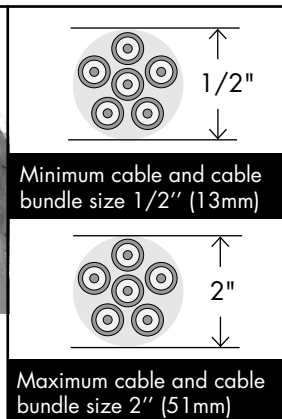

SWH-200

SnapWrap Hanger

Bulletin 7845632 Rev. B | Page 1 of 1

Customer Service 24 hours

CommScope Mobility Solutions (Outdoor Wireless Networks)
Phone: (888) 297-6433 – Option 3

Have an issue or question? You can create a [Tech Support Ticket](#)