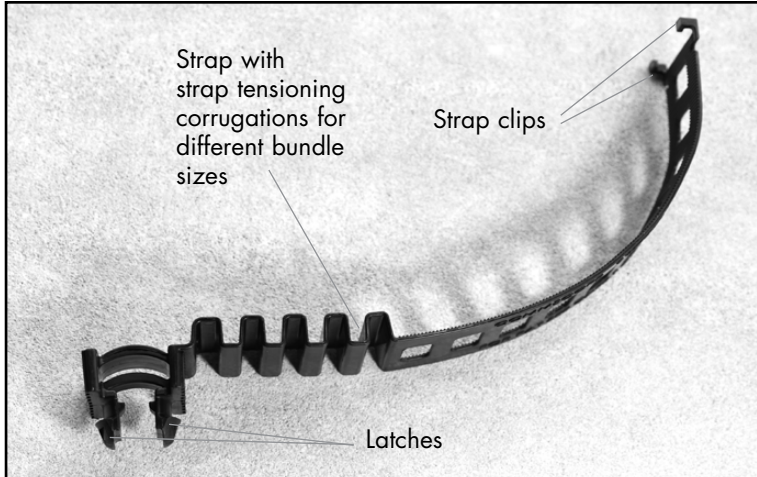

SWH-200

SnapWrap Hanger

Bulletin 7845632 Rev. B | Page 1 of 1

Customer Service 24 hours

CommScope Mobility Solutions (Outdoor Wireless Networks)
Phone: (888) 297-6433 – Option 3

Have an issue or question? You can create a [Tech Support Ticket](#)

Additional PIM-Free Adapters

Part Number	Description
UA-3C	PIM free angle adapter
SA-3C	PIM free round member adapter
SA-1TR	PIM free multifunction adapter

CommScope

1100 CommScope Place SE P.O. Box 339, Hickory, NC 28603-0339
(828) 324-2200 (800) 982-1708
www.commscope.com