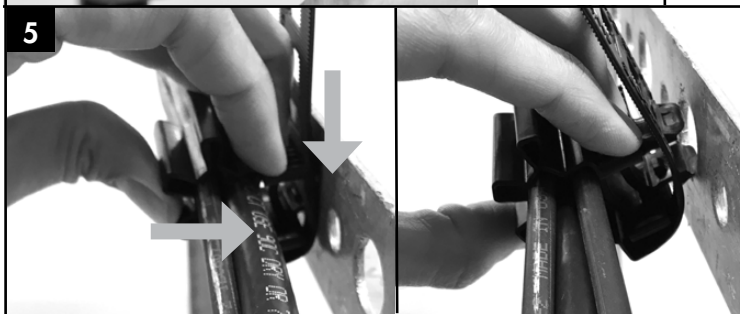

SWH-200

SnapWrap Hanger

Bulletin 7845632 Rev. B | Page 1 of 1

Customer Service 24 hours

CommScope Mobility Solutions (Outdoor Wireless Networks)
Phone: (888) 297-6433 – Option 3

Have an issue or question? You can create a [Tech Support Ticket](#)