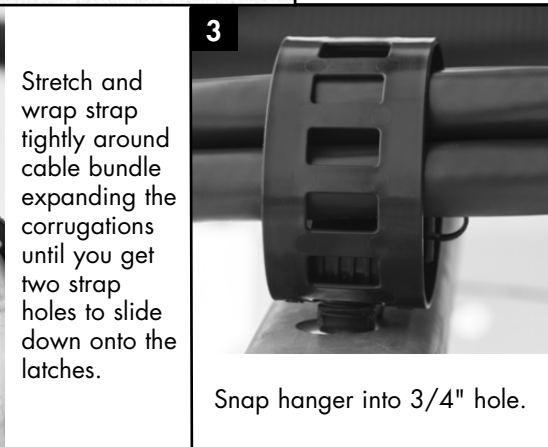

SWH-200

SnapWrap Hanger

Bulletin 7845632 Rev. B | Page 1 of 1

Customer Service 24 hours

CommScope Mobility Solutions (Outdoor Wireless Networks)
Phone: (888) 297-6433 – Option 3

Have an issue or question? You can create a [Tech Support Ticket](#)