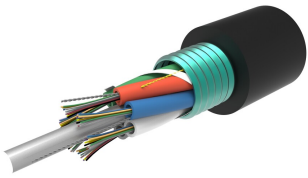

D-LA

Base Product

Fiber Optic Cable, Outdoor Arid Core Gel-Free Tubes, Stranded Loose Tube CST Armored

- CommScope's outside plant fiber cables are made with high-performance, standards-compliant materials
- The portfolio includes both armored and dielectric designs available with dry or gel-filled tubes
- Superior mechanical and optical performance with unmatched stability and quality

Product Classification

Portfolio	CommScope®
Product Type	Fiber OSP cable
Product Series	D-LA

General Specifications

Armor Type	Corrugated steel
Cable Type	Stranded loose tube
Construction Type	Armored
Subunit Type	Gel-free
Jacket Color	Black