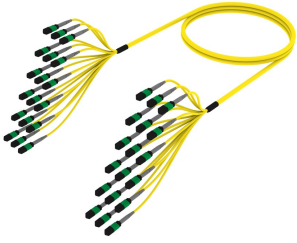

U3GQPQXTM

Base Product

Ultra Low Loss (ULL) Singlemode MPO8 (Non-Pinned) to MPO8 (Pinned), Fiber Trunk Cable Assembly, 144-Fiber, LZSH B2ca

Product Classification

Regional Availability	Europe
Portfolio	CommScope®
Product Type	Fiber trunk cable assembly
Product Brand	Propel SYSTIMAX ULL
Ordering Note	For additional jacket colors, please contact a CommScope Sales Representative For lengths greater than 999 ft (304 m), orders must be in meters Minimum length may vary based on cable configuration

General Specifications

Connector A, quantity	18
Color, boot A	Gray
Color, connector A	Green
Connector B, quantity	18
Color, boot B	Gray
Color, connector B	Green
Construction Type	Stranded
Furcation Color	Yellow
Interface, Connector A	MPO-08/APC Female
Interface, Connector B	MPO-08/APC Male
Jacket Color	Yellow
Polarity	Method B Enhanced (ULL)
Fibers per Subunit, quantity	8
Total Fibers, quantity	144

Dimensions

Breakout Length	22 in
------------------------	-------

U3GQPQXTM

Cable Assembly Length Range (m)	3 – 305
Cable Assembly Length Range (ft)	10 – 999

Ordering Tree

Mechanical Specifications

Cable Retention Strength, maximum	11.24 lb @ 0 ° 4.40 lb @ 90 °
--	---------------------------------

Optical Specifications

Fiber Mode	Singlemode
Fiber Type	G.657.A2, TeraSPEED®

Environmental Specifications

Operating Temperature	-10 °C to +60 °C (+14 °F to +140 °F)
EN50575 CPR Cable EuroClass Fire Performance	B2ca
Environmental Space	Indoor Low Smoke Zero Halogen (LSZH)