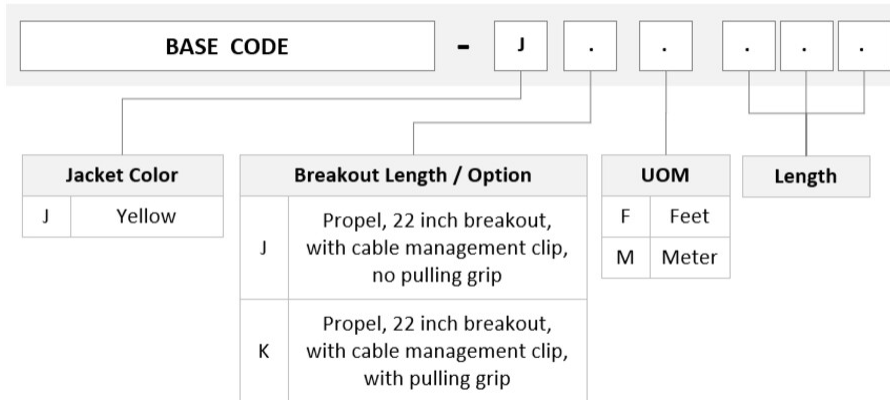

General Specifications

Connector A, quantity	18
Color, boot A	Gray
Color, connector A	Green
Connector B, quantity	18
Color, boot B	Gray
Color, connector B	Green
Construction Type	Stranded
Furcation Color	Yellow
Interface, Connector A	MPO-08/APC Female
Interface, Connector B	MPO-08/APC Male
Jacket Color	Yellow
Polarity	Method B Enhanced (ULL)
Fibers per Subunit, quantity	8
Total Fibers, quantity	144

Dimensions

Breakout Length	22 in
------------------------	-------

U3GQPQXTM

Cable Assembly Length Range (m)	3 – 305
Cable Assembly Length Range (ft)	10 – 999

Ordering Tree

Mechanical Specifications

Cable Retention Strength, maximum	11.24 lb @ 0 ° 4.40 lb @ 90 °
--	---------------------------------

Optical Specifications

Fiber Mode	Singlemode
Fiber Type	G.657.A2, TeraSPEED®

Environmental Specifications

Operating Temperature	-10 °C to +60 °C (+14 °F to +140 °F)
EN50575 CPR Cable EuroClass Fire Performance	B2ca
Environmental Space	Indoor Low Smoke Zero Halogen (LSZH)