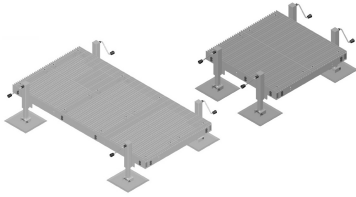

LIGHT-DUTY-PLATFORMS

Light Duty Equipment Platforms

CommScope's Light Duty Equipment Platforms have been discontinued and replaced by Heavy Duty Equipment Platforms. Please email steelproducts@commscope.com or search part number for suggested replacement.

Product Classification

Product Type Equipment platform system

Material Specifications

Material Type Hot dip galvanized steel