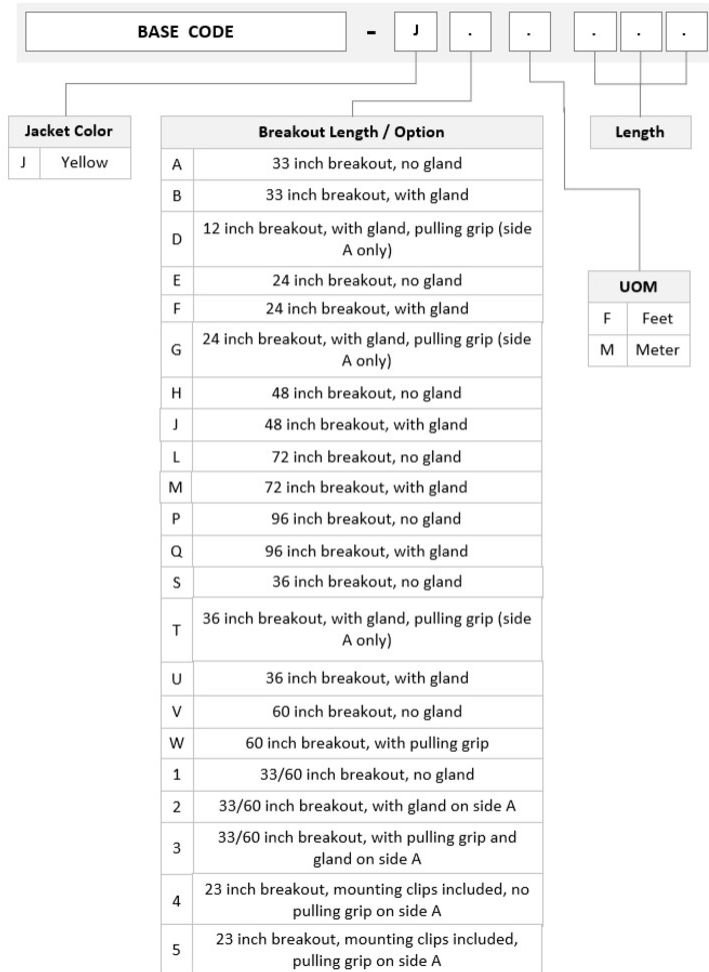

ALGLCLCCL

Cable Assembly Length Range (m) 3 – 999

Cable Assembly Length Range (ft) 8 – 999

Ordering Tree

Optical Specifications

Fiber Mode Singlemode

Fiber Type G.657.A2, TeraSPEED®

Environmental Specifications

Operating Temperature -10 °C to +60 °C (+14 °F to +140 °F)

EN50575 CPR Cable EuroClass Fire Performance Dca