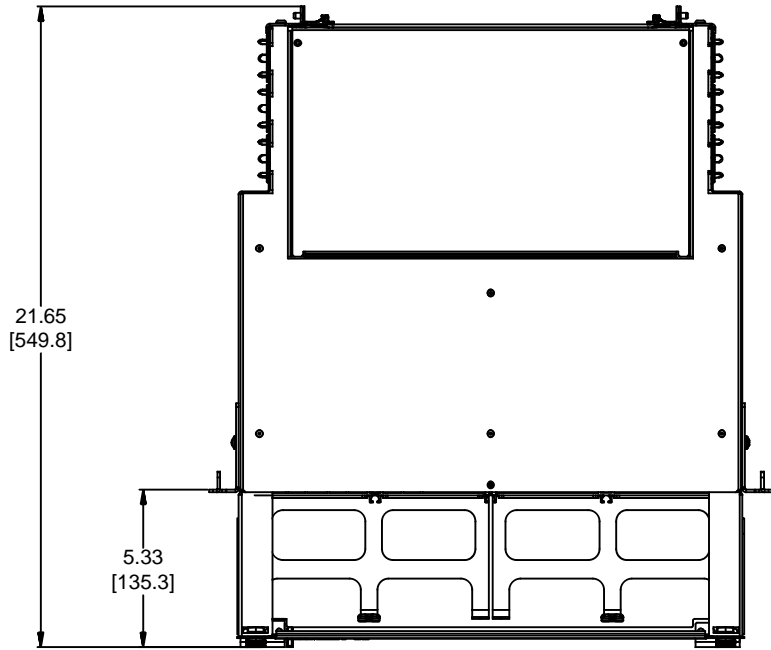

MATERIAL ID	DESCRIPTION
760209957	ASSY, 2U SLIDING SHELF + DOORS AND TROUGHS

- NOTES:
- SEE SYSTIMAX CATALOG FOR PART NUMBER SUFFIXES TO INDICATE COLOR/PKG.
 - SEE SYSTIMAX CATALOG FOR COMPLETE LIST OF PARTS RELATED TO THE USE OF THIS PRODUCT.
 - DIMENSIONS ARE IN INCHES[MM].
 - PART INCLUDES:
 (1) SUBASSY, TROUGH AND DOOR
 (1) 2U SLIDING SHELF
 (1) RETAINER KIT

HD-2U	
COMMScope, INC OF NORTH CAROLINA	
SYSTIMAX® SOLUTIONS	
DRAWN BY DJ	
DATE 6/09/2015	DWG NO 760209957

REV	DATE	ECR	DESCRIPTION	APPROVED BY
1	6/09/15		INITIAL ISSUE	NCF