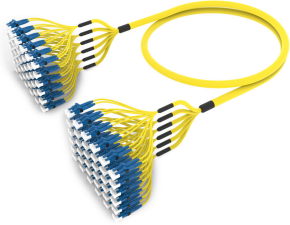

ALGLCLCCK

Base Product

Ultra Low Loss ULL TeraSPEED® LC/UPC to LC/UPC Ruggedized fanout Cable, 72-Fiber, Plenum, 12 fiber PmP 2.0 mm Dca, Method A

Product Classification

Regional Availability	Asia Australia/New Zealand Europe Latin America Middle East/Africa North America
Portfolio	CommScope®
Product Type	Ruggedized fanout
Product Brand	SYSTIMAX ULL
Ordering Note	For additional jacket colors, please contact a CommScope Sales Representative For lengths greater than 999 ft (304 m), orders must be in meters Minimum length may vary based on cable configuration

General Specifications

Color, boot A	Blue
Color, connector A	Blue
Color, boot B	Blue
Color, connector B	Blue
Construction Type	Stranded
Furcation Color	Yellow
Interface, Connector A	LC/UPC
Interface Feature, connector A	ULL
Interface, Connector B	LC/UPC
Interface Feature, connector B	ULL
Jacket Color	Yellow
Polarity	Method A
Fibers per Subunit, quantity	12
Total Fibers, quantity	72

Dimensions

Cable Assembly Length Range (m)	3 – 999
--	---------

ALGLCLCCK

Cable Assembly Length Range (ft)

8 – 999

Ordering Tree

Optical Specifications

Fiber Mode