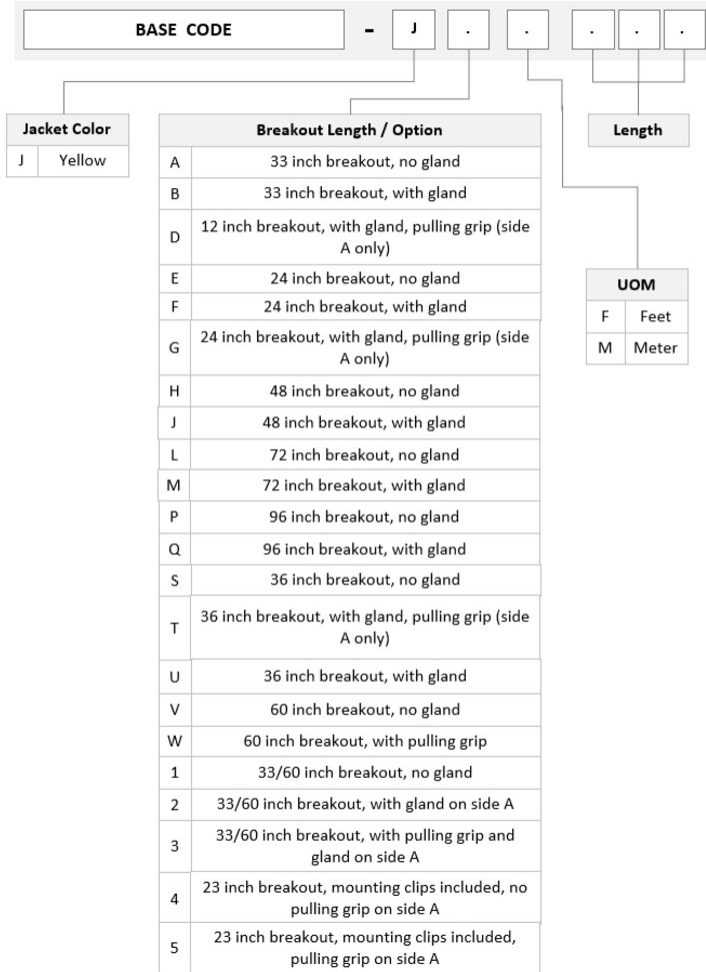

General Specifications

Color, boot A	Blue
Color, connector A	Blue
Color, boot B	Blue
Color, connector B	Blue
Construction Type	Stranded
Furcation Color	Yellow
Interface, Connector A	LC/UPC
Interface Feature, connector A	ULL
Interface, Connector B	LC/UPC
Interface Feature, connector B	ULL
Jacket Color	Yellow
Polarity	Method A
Fibers per Subunit, quantity	12
Total Fibers, quantity	72

Dimensions

Cable Assembly Length Range (m)	3 – 999
--	---------

ALGLCLCCK

Cable Assembly Length Range (ft)

8 – 999

Ordering Tree

Optical Specifications

Fiber Mode