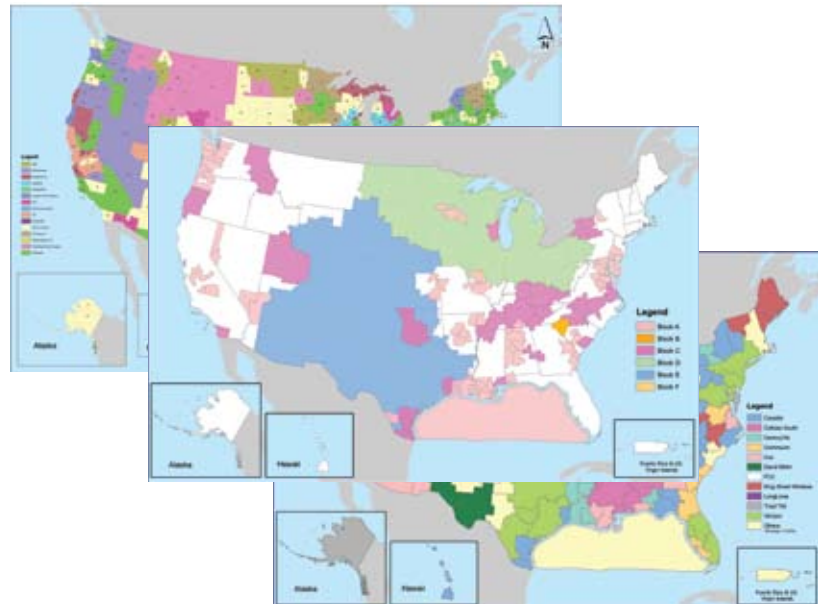

Identifying potential partnerships and competitors for wireless telecom licensees.

SpectrumViewSM

Comsearch, a CommScope Company, brings you SpectrumViewSM—a simple, yet comprehensive look at spectrum holdings for any wireless carrier in any wireless market nationwide. In the last two auctions alone, over 200 licensees acquired close to 2000 licenses for AWS and 700 MHz spectrum. Combine that with spectrum holdings for other services such as Cellular, PCS, and WCS, and the spectrumscape is extraordinarily complicated. SpectrumView cuts through the clutter to give you a clearer picture of who has what spectrum where.

SpectrumView identifies potential partnerships and competitors for wireless telecom licensees. County boundaries are the basis for all FCC license areas, so we identify each carrier at the county level or partial county level, then aggregate that back up to the appropriate market area. We also sum up the amount of spectrum per carrier as well as population covered by each license. For partial counties, we calculate the percentage of geographic area and percentage of population covered by the license. We take into account leases recorded with the FCC, ownership changes, frequency disaggregation, and market partitioning. Detailed research is performed on each licensee name to determine the true operating company.

SpectrumViewSM

Comsearch's SpectrumView provides data and maps such as:

- Carrier information by county
- Carriers by market
- Roll-up by carrier
- Roll-up by market

Bands or Services covered:

- AWS
- 700 MHz
- PCS
- Cellular
- WCS
- BRS & EBS
- MSS
- LMDS
- 24 GHz
- 38 GHz
- Microwave Bands above 1 GHz