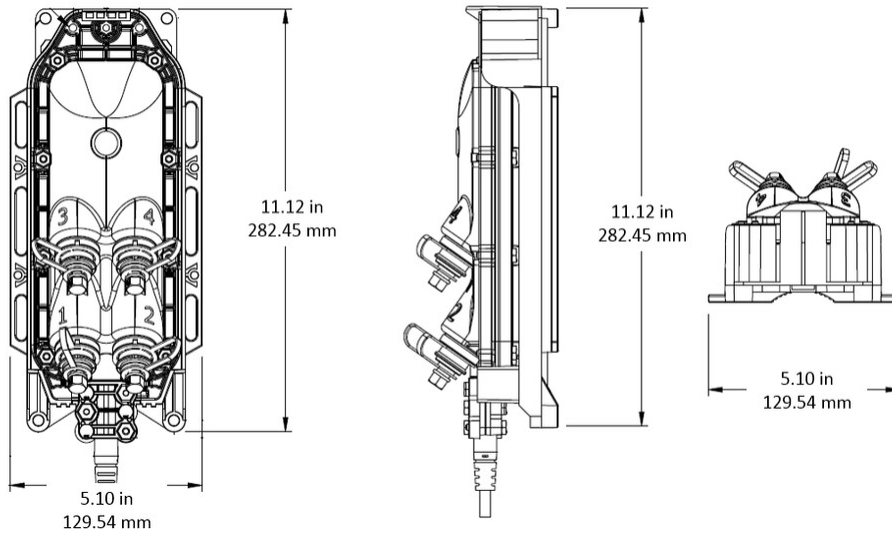

MST-02MH00-A0750U

Ordering Tree

MST - M H 0 0 -

Terminal model

02	2 ports
04	4 ports
06	6 ports
08	8 ports

Cable type

A	Dielectric, flat, loose tube
B	Locatable, flat, loose tube
C	Armored, round, loose tube

Mounting style*

U	Universal: Terminal is on top of the spool; stub deploys first
A	Reversal spool: Terminal is on the bottom of the spool; terminal deploys first

Standard cable stub length

0050	50 feet
0100	100 feet
0250	250 feet
0500	500 feet
0750	750 feet
1000	1000 feet
1500	1500 feet
2000	2000 feet

Standard lengths shown; metric lengths available

Material Specifications

Enclosure Material Type

Gasketed hardened plastic

Optical Specifications

Fiber Type

G.657.A1/A2

Operating Wavelength Range

1260 – 1635 nm

Attenuation Cable Coefficient, maximum

0.30 dB/km @ 1550 nm | 0.40 dB/km @ 1310 nm