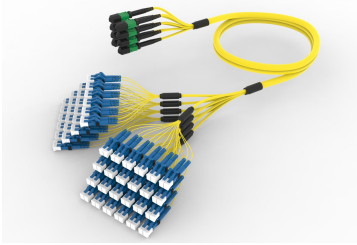

ULGMPLCCL

Base Product

Ultra Low Loss ULL TeraSPEED® MPO(Unpinned) to LC/UPC Ruggedized fanout Cable, 96-Fiber, Plenum, 12 fiber PmP 2.0 mm Dca

Product Classification

Regional Availability

Asia | Australia/New Zealand | Europe | Latin America | Middle East/Africa | North America

Portfolio

CommScope®

Product Type

Ruggedized fanout

Product Brand

SYSTIMAX ULL

Ordering Note

For additional jacket colors, please contact a CommScope Sales Representative | For lengths greater than 999 ft (304 m), orders must be in meters | Minimum length may vary based on cable configuration

Blue

Construction Type

Stranded

Furcation Color

Yellow

Interface, Connector A

MPO-12/APC Female

Interface, Connector B

LC/UPC

Interface Feature, connector B

ULL

Jacket Color

Yellow

Polarity

Method B Enhanced (ULL)

Fibers per Subunit, quantity