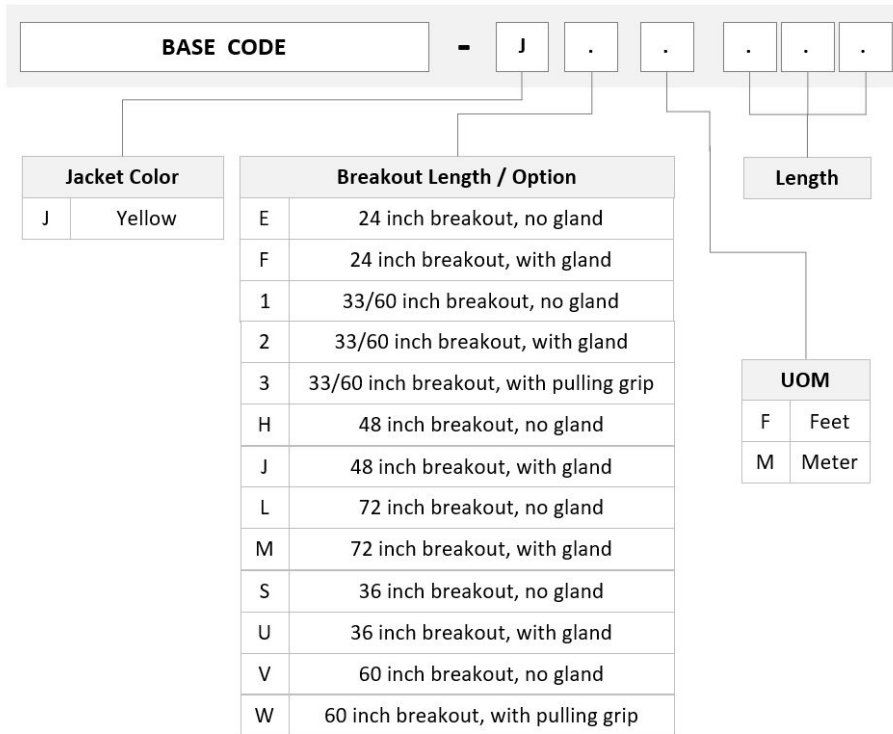

ULGMPLCCL

Cable Assembly Length Range (ft)

10 – 999

Ordering Tree

Optical Specifications

Fiber Mode

Singlemode

Fiber Type

G.657.A2, TeraSPEED®

Environmental Specifications

Operating Temperature

-10 °C to +60 °C (+14 °F to +140 °F)

EN50575 CPR Cable EuroClass Fire Performance

Dca

Environmental Space

Indoor | Plenum

Regulatory Compliance/Certifications

Agency

Classification

ANATEL

Compliant

CHINA-ROHS

Below maximum concentration value