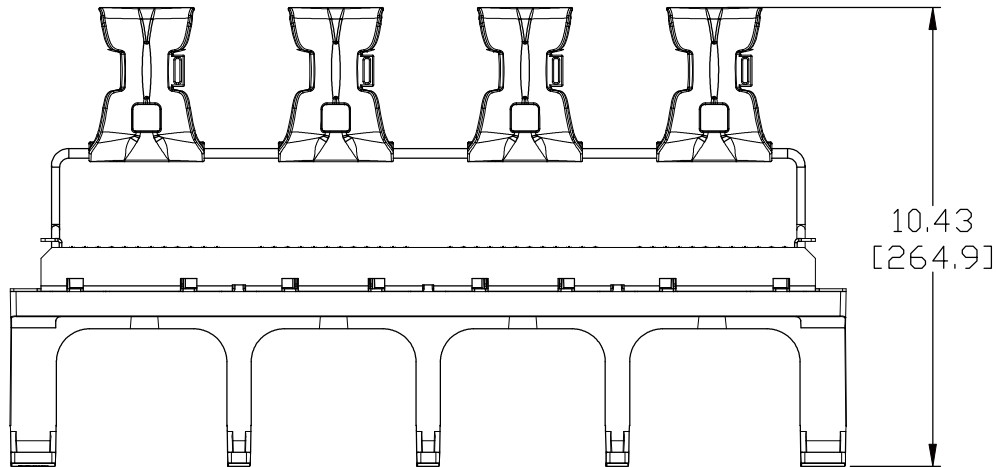

MATERIAL ID	DESCRIPTION
760117366	SYSTIMAX 360 GigaSPEED® XL PATCHMAX® GS3 CATEGORY 6 U/UTP PATCH PANEL, 48 PORT

NOTES:

- SEE SYSTIMAX CATALOG FOR PART NUMBER SUFFIXES TO INDICATE COLOR/PKG.
- SEE SYSTIMAX CATALOG FOR COMPLETE LIST OF PARTS RELATED TO THE USE OF THIS PRODUCT.
- DIMENSIONS IN PARENTHESES ARE IN METRIC.
- PART INCLUDES:
 - (1) PANEL, 360 PATCHMAX 2U-48-PORT
 - (1) CORD RETAINING, PATCHMAX ELS 48 PORT PANEL
 - (4) MODULE GS3, 12 PORT
 - (1) PLATE, BEZEL, 360 PATCHMAX 48-PORT PANEL
 - (1) RETAINER, (CABLE MANAGEMENT BAR)
 - (56) TERMINATION CONTROL MANAGER
 - (4) TROUGH, 360-REAR CABLE MANAGEMENT
 - (4) STRAP, STRAP FOR REAR 360 CABLE MANAGEMENT
 - (8) LABEL, REAR B
 - (1) LABEL, FRONT
 - (8) LABEL, REAR A
 - (4) SCREW, #12-24x1/2"
 - (2) LABEL, FRONT
 - (1) COUNTRY OF ORIGIN LABEL
 - (1) LABEL, LOWER MODULE 25-48, 360 PATCHMAX

360-PM-GS3-2U-48P

COMMScope, INC OF NORTH CAROLINA

SYSTIMAX® SOLUTIONS

1	5/19/11		INITIAL ISSUE	XX	DRAWN BY DJ	
REV	DATE	ECR	DESCRIPTION	APPROVED BY	DATE 5/19/2011	DWG NO 760117366