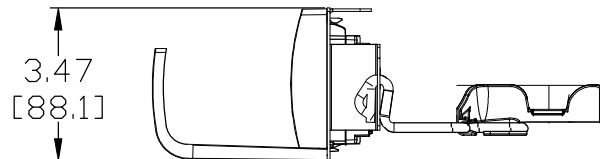

MATERIAL ID	DESCRIPTION
760117366	SYSTIMAX 360 GigaSPEED® XL PATCHMAX® GS3 CATEGORY 6 U/UTP PATCH PANEL, 48 PORT

NOTES:

- SEE SYSTIMAX CATALOG FOR PART NUMBER SUFFIXES TO INDICATE COLOR/PKG.
- SEE SYSTIMAX CATALOG FOR COMPLETE LIST OF PARTS RELATED TO THE USE OF THIS PRODUCT.
- DIMENSIONS IN PARENTHESES ARE IN METRIC.
- PART INCLUDES:
 - (1) PANEL, 360 PATCHMAX 2U-48-PORT
 - (1) CORD RETAINING, PATCHMAX ELS 48 PORT PANEL
 - (4) MODULE GS3, 12 PORT
 - (1) PLATE, BEZEL, 360 PATCHMAX 48-PORT PANEL
 - (1) RETAINER, (CABLE MANAGEMENT BAR)
 - (56) TERMINATION CONTROL MANAGER
 - (4) TROUGH, 360-REAR CABLE MANAGEMENT
 - (4) STRAP, STRAP FOR REAR 360 CABLE MANAGEMENT
 - (8) LABEL, REAR B
 - (1) LABEL, FRONT
 - (8) LABEL, REAR A
 - (4) SCREW, #12-24x1/2"
 - (2) LABEL, FRONT
 - (1) COUNTRY OF ORIGIN LABEL
 - (1) LABEL, LOWER MODULE 25-48, 360 PATCHMAX