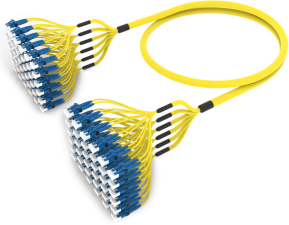

ALGLCLCCK

Base Product

Ultra Low Loss ULL TeraSPEED® LC/UPC to LC/UPC Ruggedized fanout Cable, 72-Fiber, Plenum, 12 fiber PmP 2.0 mm Dca, Method A

Product Classification

Regional Availability	Asia Australia/New Zealand Europe Latin America Middle East/Africa North America
Portfolio	CommScope®
Product Type	Ruggedized fanout
Product Brand	SYSTIMAX ULL
Ordering Note	For additional jacket colors, please contact a CommScope Sales Representative For lengths greater than 999 ft (304 m), orders must be in meters Minimum length may vary based on cable configuration

General Specifications

Color, boot A	Blue
Color, connector A	Blue
Color, boot B	Blue
Color, connector B	Blue
Construction Type	Stranded
Furcation Color	Yellow
Interface, Connector A	LC/UPC
Interface Feature, connector A	ULL
Interface, Connector B	LC/UPC
Interface Feature, connector B	ULL
Jacket Color	Yellow
Polarity	Method A
Fibers per Subunit, quantity	12
Total Fibers, quantity	72

Dimensions

Cable Assembly Length Range (m)	3 – 999
--	---------

ALGLCLCCK

Cable Assembly Length Range (ft)

8 – 999

Ordering Tree

Optical Specifications

Fiber Mode