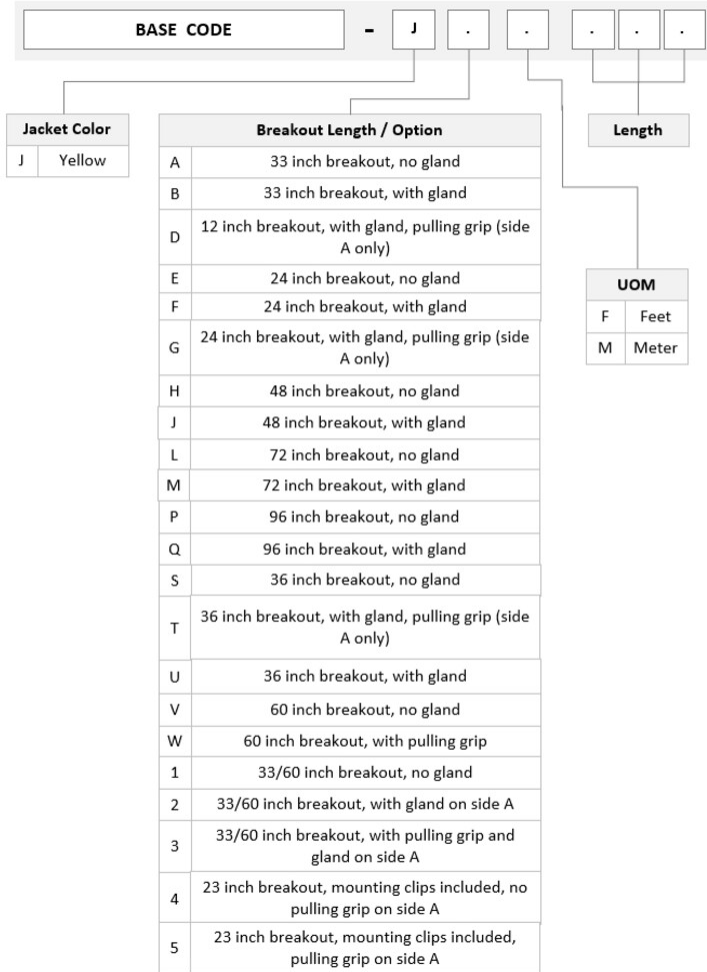

General Specifications

Color, boot A	Blue
Color, connector A	Blue
Color, boot B	Blue
Color, connector B	Blue
Construction Type	Stranded
Furcation Color	Yellow
Interface, Connector A	LC/UPC
Interface Feature, connector A	ULL
Interface, Connector B	LC/UPC
Interface Feature, connector B	ULL
Jacket Color	Yellow
Polarity	Method A
Fibers per Subunit, quantity	12
Total Fibers, quantity	72

Dimensions

Cable Assembly Length Range (m)	3 – 999
--	---------

ALGLCLCCK

Cable Assembly Length Range (ft)

8 – 999

Ordering Tree

Optical Specifications

Fiber Mode