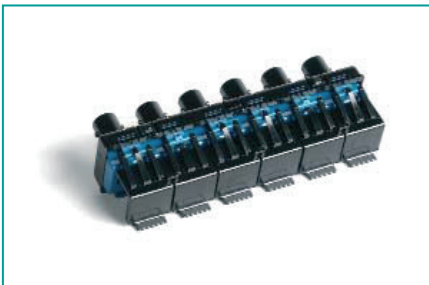

RFE-FXG-EMT/1U

## Uniprise® Fixed Termination/ Splice Shelf

The RFE-FXG-EMT/1U is a frame-mounted, fixed position shelf that is designed to accommodate up to 48 LC, 24 ST or 24 SC adapters. The shelf can also be used as a splice unit to store 32 Single Fusion Splices, 24 Mechanical Splices or 12 Mass Fusion Splices with the addition of the appropriate splice holders. The overall dimension of the shelf is 1.75 inches (44mm) high, 17.2 inches (437mm) wide, and 8 inches (203mm) deep and requires 1 rack unit height.

### FEATURES & BENEFITS:

- Replaces the RFE-FXC and FXD 1U shelves
- Front trough is available for jumper management
- Ganged adapters sold in singles and 10 packs
- Shelf comes empty with slots for four ganged adapters
- Empty shelf comes with three blank panels
- Four ganged adapters of any combination can be used
- Shelves are available with adapters installed
- A protective transparent plastic cover for the tray area is included