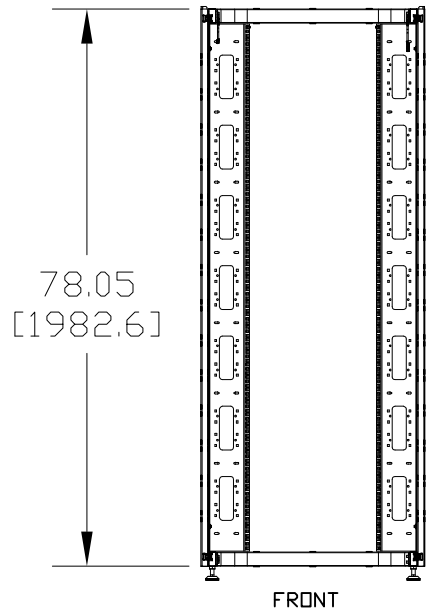

MATERIAL ID	DESCRIPTION	WEIGHT (lbs.)
760079004	NETWORK FRAME ASSY 42U x 800 WIDE x 800 DEEP NO CLADDING	WEIGHT

NOTES:

- SEE COMMSCOPE CATALOG FOR PART NUMBER SUFFIXES TO INDICATE COLOR/PKG.
- SEE COMMSCOPE CATALOG FOR COMPLETE LIST OF PARTS RELATED TO THE USE OF THIS PRODUCT.
- DIMENSIONS IN PARENTHESES ARE IN METRIC.
- PART INCLUDES:  
(1) FRAME

NETWORK FRAME ASSY. 42U X 800 WIDE X 800 DEEP NO CLADDING	
<b>COMMSCOPE, INC</b> HICKORY, NORTH CAROLINA	
DRAWN BY TZ	DWG NO. 760079004
DATE 11/26/08	

REV	DATE	ECR	DESCRIPTION	BY
1	11/26/08		INITIAL ISSUE	DSP