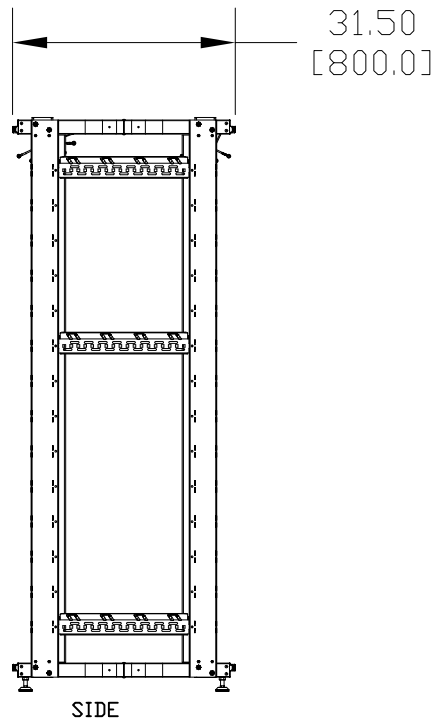

MATERIAL ID	DESCRIPTION	WEIGHT (lbs.)
760079004	NETWORK FRAME ASSY 42U x 800 WIDE x 800 DEEP NO CLADDING	WEIGHT

NOTES:

- SEE COMMSCOPE CATALOG FOR PART NUMBER SUFFIXES TO INDICATE COLOR/PKG.
- SEE COMMSCOPE CATALOG FOR COMPLETE LIST OF PARTS RELATED TO THE USE OF THIS PRODUCT.
- DIMENSIONS IN PARENTHESES ARE IN METRIC.
- PART INCLUDES:  
(1) FRAME

NETWORK FRAME ASSY. 42U X 800 WIDE X 800 DEEP NO CLADDING	
<b>COMMSCOPE, INC</b> HICKORY, NORTH CAROLINA	
DRAWN BY TZ	DWG NO. 760079004
DATE 11/26/08	

REV	DATE	ECR	DESCRIPTION	BY
1	11/26/08		INITIAL ISSUE	DSP