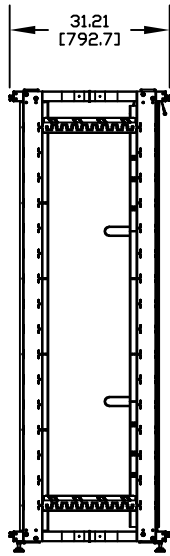

FRONT

SIDE

MATERIAL ID	DESCRIPTION	WEIGHT (lbs.)
760098665	SERVER FRAME 47U, 800x800	

NOTES:

1. SEE COMMSCOPE CATALOG FOR PART NUMBER SUFFIXES TO INDICATE COLOR/PKG.
2. SEE COMMSCOPE CATALOG FOR COMPLETE LIST OF PARTS RELATED TO THE USE OF THIS PRODUCT.
3. DIMENSIONS IN PARENTHESES ARE IN METRIC.
4. PART INCLUDES:  
(1) FRAME  
(1) MOUNTING SCREW KIT, 860441948

COMMSCOPE FRAME, SF 47U 8X8	
COMMSCOPE, INC. HICKORY, NORTH CAROLINA	
DRAWN BY CY	DWG NO. 760098665
DATE 10-MAR-2009	

REV	DATE	ECR	DESCRIPTION	BY
1	10-MAR-2009		INITIAL ISSUE	NCF