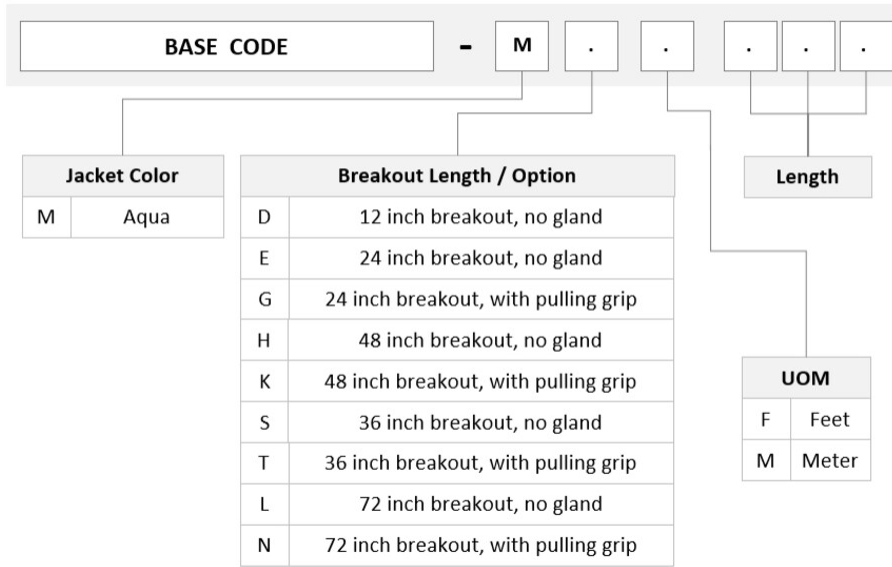

FSXLCLCWD

Mechanical Specifications

Cable Retention Strength, maximum 0.50 lb @ 0° | 0.50 lb @ 90°

Optical Specifications

Fiber Mode Multimode

Fiber Type OM4, LazrSPEED®

Environmental Specifications

Operating Temperature 0 °C to +70 °C (+32 °F to +158 °F)

Environmental Space Plenum

Regulatory Compliance/Certifications

Agency	Classification
CHINA-ROHS	Below maximum concentration value
ISO 9001:2015	Designed, manufactured and/or distributed under this quality management system
REACH-SVHC	Compliant as per SVHC revision on www.commscope.com/ProductCompliance
ROHS	Compliant
UK-ROHS	Compliant