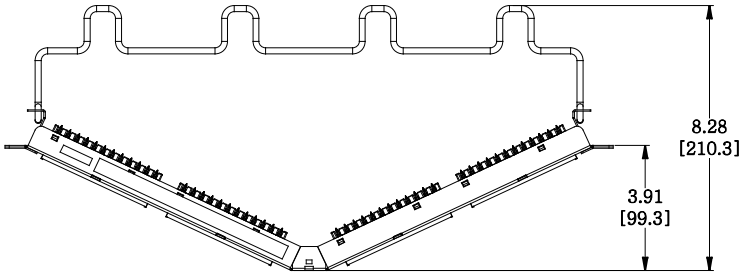

MATERIAL ID	DESCRIPTION
760237034	NETCONNECT ANGLED DISTRIBUTION MODULE PANEL, CAT 6A, UTP, 1U, 24 PORT

NOTES:

- SEE COMMSCOPE CATALOG FOR PART NUMBER SUFFIXES TO INDICATE COLOR/PKG.
- SEE COMMSCOPE CATALOG FOR COMPLETE LIST OF PARTS RELATED TO THE USE OF THIS PRODUCT.
- DIMENSIONS ARE IN INCHES[MM].
- PART INCLUDES:
 (1) ANGLED UNIVERSAL FRAME 1U
 (4) ASSEMBLY, UNIVERSAL MODULE BLACK
 (1) RETAINER B, 360 REAR CABLE MANAGEMENT
 (1) STRAP(PACK OF 4)

NPPA-6A-DM-1U-24	
COMMSCOPE, INC OF NORTH CAROLINA	

1	10-NOV-17		INITIAL ISSUE	PL	DRAWN BY DJ	
REV	DATE	ECR	DESCRIPTION	APPROVED BY	DATE 10-NOV-2016	DWG NO 760237034