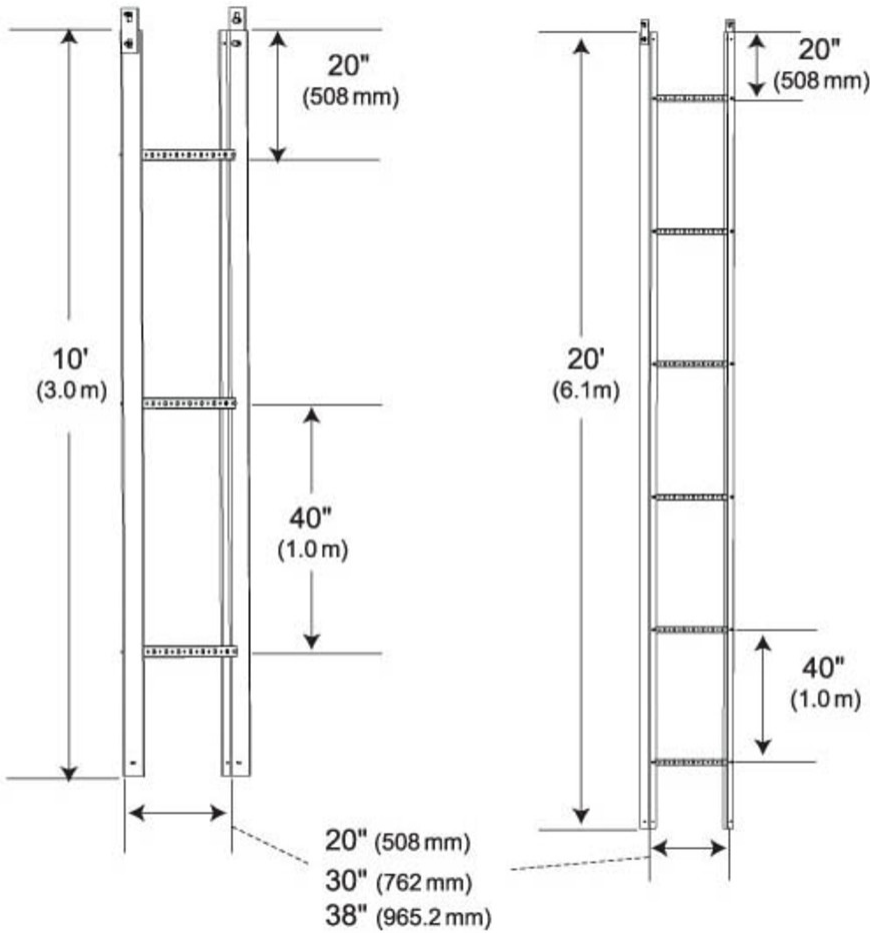

## General Specifications

**Cable Runs, quantity** 12

**Mounting** Round and angle legs

## Dimensions

**Height** 76.2 mm | 3 in

**Width** 96.5 mm | 38 in

**Length** 3048 mm | 120 in

## Outline Drawing