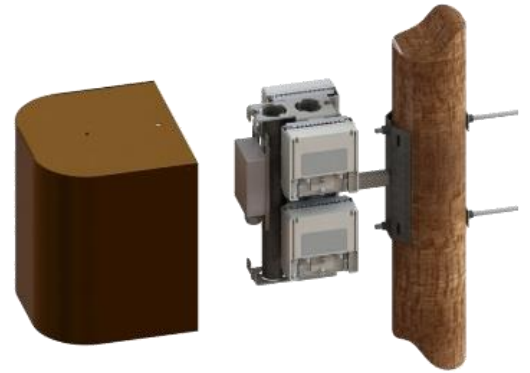

## Metro Cell Middle-of-the-Pole Solution Wood Pole Brackets with or without shroud: New Product

Retrofit virtually any pole, anywhere.  
Flexible solution for existing pole of varying heights and diameters.

- Available in pico and micro versions
- Hides and protects equipment
- GR-487 thermally tested
- Zero ground footprint
- Multiple mounting options available
- Multiple colors available
- Available with or without shroud

### Ordering Information:

This product is currently available for the North America region.

Part Number	Product Family	Product Description	# of radios/type
<a href="#">SSC-760233189</a>	Middle-of-the-Pole	Wood Pole-Bracket with Shroud (18.5" width)	Up to five Ericsson 2203 5W metro cell radios
<a href="#">SSC-760233189NS</a>	Middle-of-the-Pole	Wood Pole-Bracket without Shroud (18.5" width)	Up to five Ericsson 2203 5W metro cell radios
SSC-760235419	Middle-of-the-Pole	RRH Wood Pole-Bracket with Shroud	Up to two Ericsson 40/60W RRU11 or RRU12 Radios with PSU
<a href="#">SSC-760235419NS</a>	Middle-of-the-Pole	RRH Wood Pole-Bracket without Shroud	Up to two Ericsson 40/60W RRU11 or RRU12 Radios with PSU
<a href="#">SSC-760189456</a>	Middle-of-the-Pole	Wood Pole-Bracket with Shroud	Up to three cMRO 5W metro cell radios
SSC-760235295	Middle-of-the-Pole	Wood Pole-Bracket with Shroud (20.5" width)	Up to two Nokia/ALU 40W or 60W RRH and Delta DC Supply
SSC-760235295NS	Middle-of-the-Pole	Wood Pole-Bracket without Shroud (20.5" width)	Up to two Nokia/ALU 40W or 60W RRH and Delta DC Supply